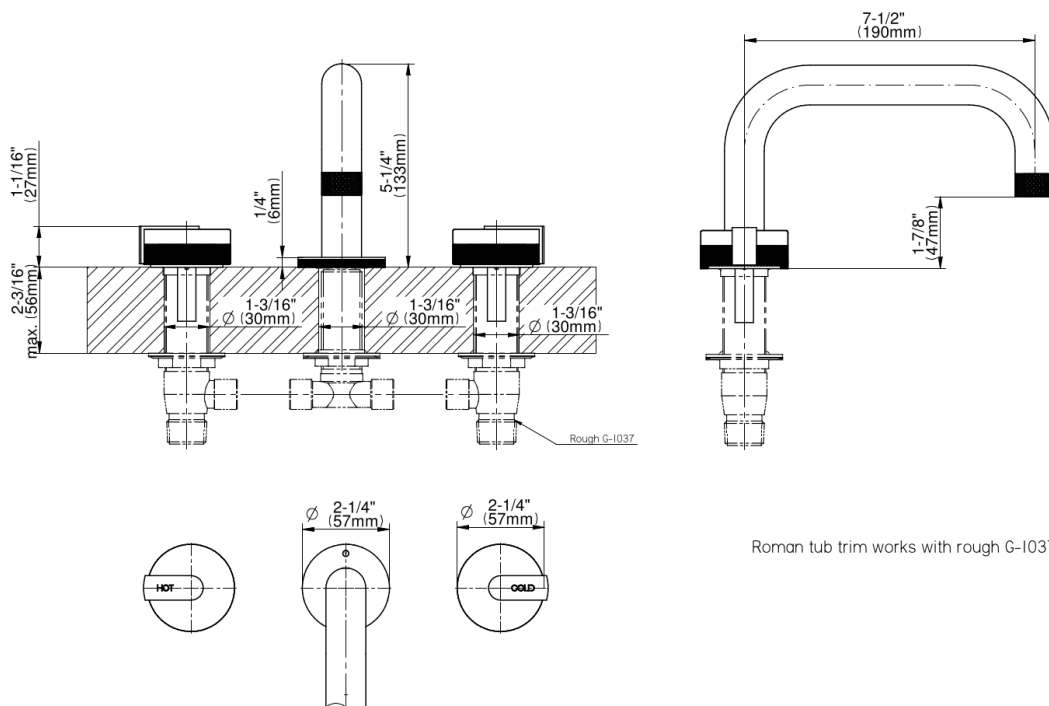

**产品特点**

- Matching deck-mounted handshower and diverter set available
- Use the <https://www.graff-designs.com/en/catalog/configurator/> MOD+ Configurator to generate full part numbers

**可用饰面**

- 金色
- 拉丝金
- PVD拉丝黄铜
- Brushed Gold PVD®
- 黑色 Architectural Black™
- 拉丝镍
- Brushed Nickel PVD®
- Brushed Onyx PVD®
- Brushed Tuscan Bronze PVD®
- Rose Gold / Brushed Copper PVD®
- Gunmetal PVD®
- 哑光黑
- 古铜
- Onyx PVD®
- PVD抛光黄铜
- 镀铬
- Polished Gold PVD®
- 镀镍
- Polished Nickel PVD®
- Polished Tuscan Bronze PVD®
- Rose Gold / Polished Copper PVD®
- Satin Gold PVD®
- Steelnox® 缎镍
- 未抛光黄铜
- 未抛光拉丝黄铜
- 复古拉丝黄铜
- Warm Bronze PVD®
- 白色

\* 特殊订单完成 - 请致电询问库存情况

**\*\* \_ \*\* \_**

Roman tub trim works with rough G-1037

**G-11550-T**  
MOD+ Collection  
?????

---

**GRAFF<sup>®</sup>**