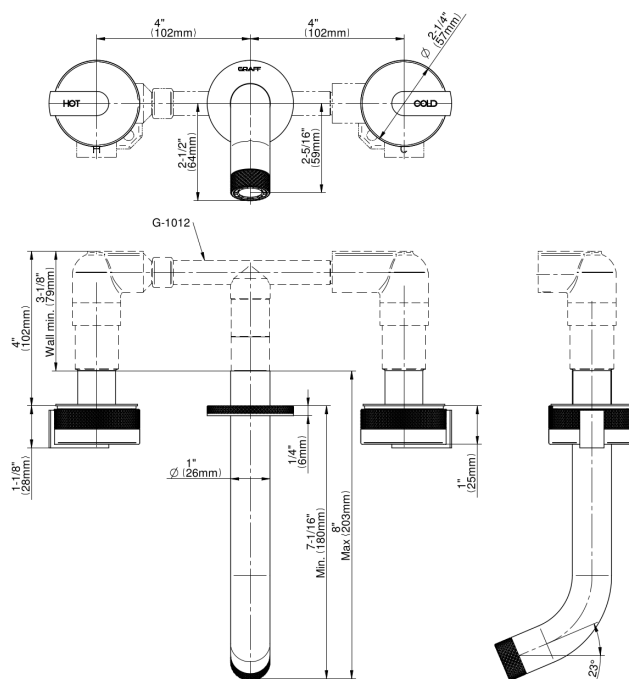

产品特点

- Wall-mount spout and handle installation
- Aerated flow rate ≤ 1.2 max gpm
- 7-1/2" spout reach
- Drain assembly not included
- Optional matching decorative trap G-9970
- To complete package, you must order Rough Valve

* 特殊订单完成 - 请致电询问库存情况

_

G-11530-T
MOD+ Collection
MOD+ Wall-Mounted Lavatory Faucet (Trim)

GRAFF®