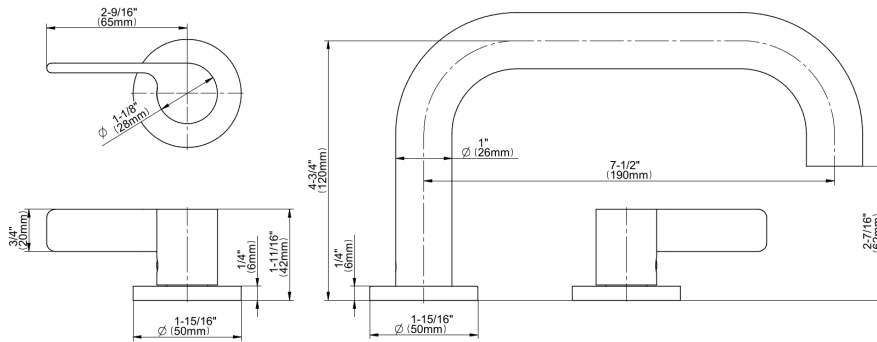

产品特点

- Aerated Flow Rate ~7 gpm @45 psi
- Matching deck-mounted handshower & diverter set available

规范合规性

- ADA

可用饰面

- 金色
- 拉丝金
- Brushed Gold 24K/Matte Black
- PVD拉丝黄铜
- Brushed Gold PVD®
- 黑色 Architectural Black™
- 拉丝镍
- Brushed Nickel PVD®
- Brushed Onyx PVD®
- Brushed Tuscan Bronze PVD®
- Rose Gold / Brushed Copper PVD®
- Gunmetal PVD®
- 哑光黑
- 古铜
- Onyx PVD®
- PVD抛光黄铜
- 镀铬
- Polished Chrome/Matte Black Accents
- Polished Gold PVD®
- 镀镍
- Polished Nickel/Matte Black
- Polished Nickel PVD®
- Polished Tuscan Bronze PVD®
- Rose Gold / Polished Copper PVD®
- Satin Gold PVD®
- Steinox® 缎镍
- 未抛光黄铜
- 未抛光拉丝黄铜
- 复古拉丝黄铜
- Warm Bronze PVD®
- 白色

* 特殊订单完成 - 请致电询问库存情况

G-6750-LM46B-
TERRA Series

Roman Tub Trim set is designed to operate with rough G-1037

CUTTING EDGE DESIGN