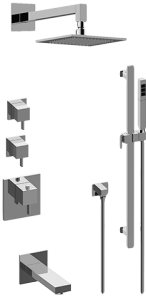

GM3.612ST-LM39E0

Qubic Collection

Qubic Tre M-Series Thermostatic Shower System

- Tub and Shower with Handshower

GRAFF®

产品特点

- 3/4" thermostatic valve and trim
- 3/4" stop/volume control valve and 3-way diverter valve and trims
- 8" showerhead with 12" wall-mounted shower arm
- Showerhead features no-clog, easy-clean spray nozzles
- Handshower set with wall-mounted slide bar and 59" hose
- 8" contemporary tub spout
- Optional extension kit
- Flow rates: showerhead \leq 1.8 max gpm, handshower \leq 1.5 max gpm