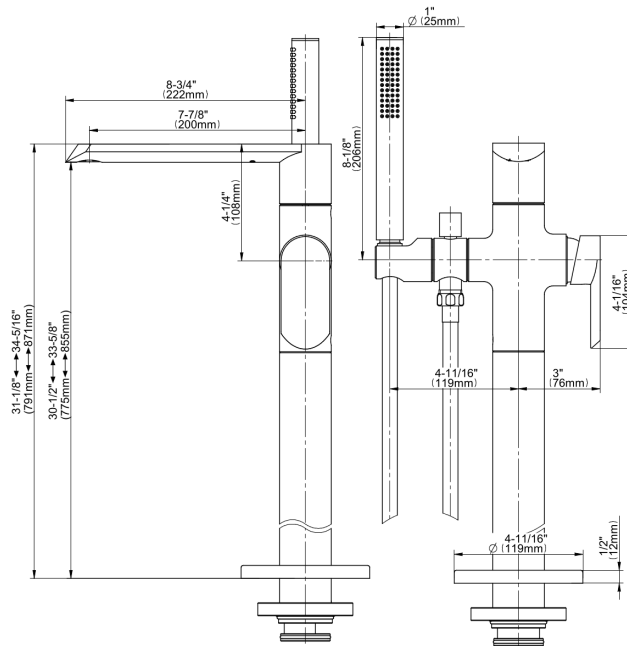

产品特点

- High flow
- Aerated spout flow rate 7 gpm @ 60 psi
- Aerated handshower flow rate ≤ 1.5 max gpm
- 7-13/16" spout reach
- 31-1/8" to 34-5/16" approximate height
- Includes handshower with 59" hose
- Optional in-line pressure balancing valve
- To complete package, you must order Rough and Trim
- To complete package, you must order spout connection rough

规范合规性

- ADA

可用饰面

- 金色
- 拉丝金
- PVD拉丝黄铜
- Brushed Gold PVD®
- 黑色 Architectural Black™
- 拉丝镍
- Brushed Nickel PVD®
- Brushed Onyx PVD®
- Brushed Tuscan Bronze PVD®
- Rose Gold / Brushed Copper PVD®
- Gunmetal PVD®
- 哑光黑
- 古铜
- Onyx PVD®
- PVD抛光黄铜
- 镀铬
- Polished Gold PVD®
- 镀镍
- Polished Nickel PVD®
- Polished Tuscan Bronze PVD®
- Rose Gold / Polished Copper PVD®
- Satin Gold PVD®
- Steelnox® 缎镍
- 未抛光黄铜
- 未抛光拉丝黄铜
- 复古拉丝黄铜
- Warm Bronze PVD®
- 白色

* 特殊订单完成 - 请致电询问库存情况