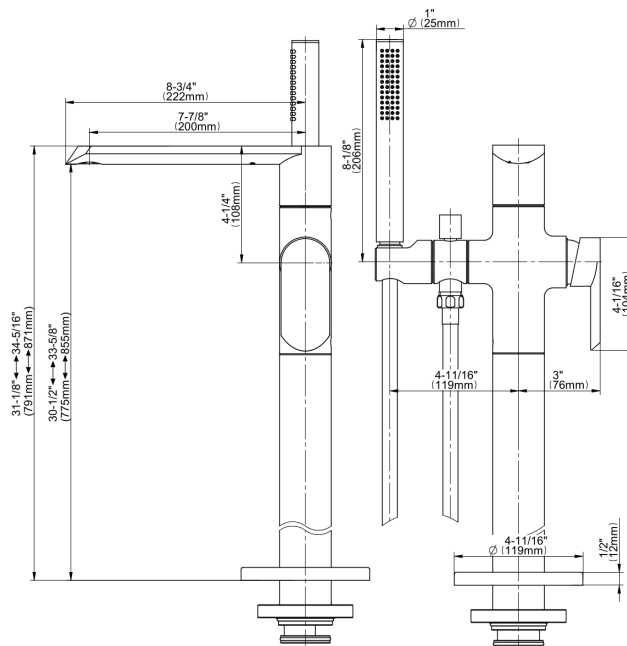

产品特点

- High flow
- Aerated spout flow rate 7 gpm @ 60 psi
- Aerated handshower flow rate ≤ 1.5 max gpm
- 7-13/16" spout reach
- 31-1/8" to 34-5/16" approximate height
- Includes handshower with 59" hose
- Optional in-line pressure balancing valve
- To complete package, you must order Rough and Trim
- To complete package, you must order spout connection rough

规范合规性

- ADA

可用饰面

- 金色
- 拉丝金
- PVD拉丝黄铜
- Brushed Gold PVD®
- 黑色 Architectural Black™
- 拉丝镍
- Brushed Nickel PVD®
- Brushed Onyx PVD®
- Brushed Tuscan Bronze PVD®
- Rose Gold / Brushed Copper PVD®
- Gunmetal PVD®
- 哑光黑
- 古铜
- Onyx PVD®
- PVD抛光黄铜
- 镀铬
- Polished Gold PVD®
- 镀镍
- Polished Nickel PVD®
- Polished Tuscan Bronze PVD®
- Rose Gold / Polished Copper PVD®
- Satin Gold PVD®
- Steelnox® 缎镍
- 未抛光黄铜
- 未抛光拉丝黄铜
- 复古拉丝黄铜
- Warm Bronze PVD®
- 白色

* 特殊订单完成 - 请致电询问库存情况