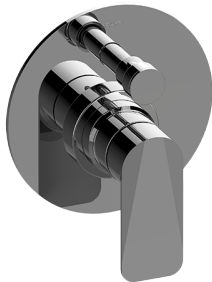

G-7080-LM59S-T

Sento Collection

DISCONTINUED Sento Pressure Balancing Valve

Trim with Handle

GRAFF®

产品特点

- Single metal handle
- Decorative trim plate
- Includes push-button diverter
- Use with G-7055 Pressure Balancing Rough Valve

规范合规性

- ADA

可用饰面

- 金色
- 拉丝金
- PVD 拉丝黄铜
- 黑色 Architectural Black™
- Brushed Onyx PVD®
- Rose Gold / Brushed Copper PVD®
- Gunmetal PVD®
- 锤击青铜
- 哑光黑
- 古铜
- Onyx PVD®
- PVD 抛光黄铜
- 镀铬
- 镀镍
- Rose Gold / Polished Copper PVD®
- Steelnox® 缎镍
- 未抛光黄铜
- 未抛光拉丝黄铜
- 白色