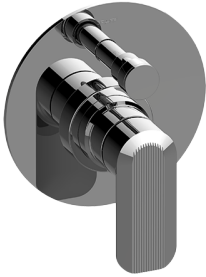

# G-7080-LM58S

Sento Collection

DISCONTINUED Sento Pressure Balancing Valve

Trim with Handle and Diverter

### 产品特点

- Single metal handle
- Decorative trim plate
- Includes push-button diverter
- Use with G-7055 Pressure Balancing Rough Valve