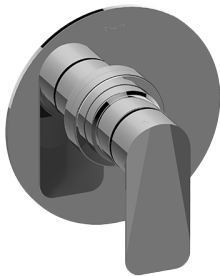

G-7030-LM59S-T

Sento Collection

DISCONTINUED Sento Pressure Balancing Valve

Trim with Handle

GRAFF®

产品特点

- Single metal handle
- Decorative trim plate
- Use with G-7005 Pressure Balancing Rough Valve

规范合规性

- ADA

可用饰面

- 金色
- 拉丝金
- PVD拉丝黄铜
- 黑色_Architectural Black™
- Brushed Onyx PVD®
- Rose Gold / Brushed Copper PVD®
- Gunmetal PVD®
- 锤击青铜
- 哑光黑
- 古铜
- Onyx PVD®
- PVD抛光黄铜
- 镀铬
- 镀镍
- Rose Gold / Polished Copper PVD®
- Steelnox® 缎镍
- 未抛光黄铜
- 未抛光拉丝黄铜
- 白色