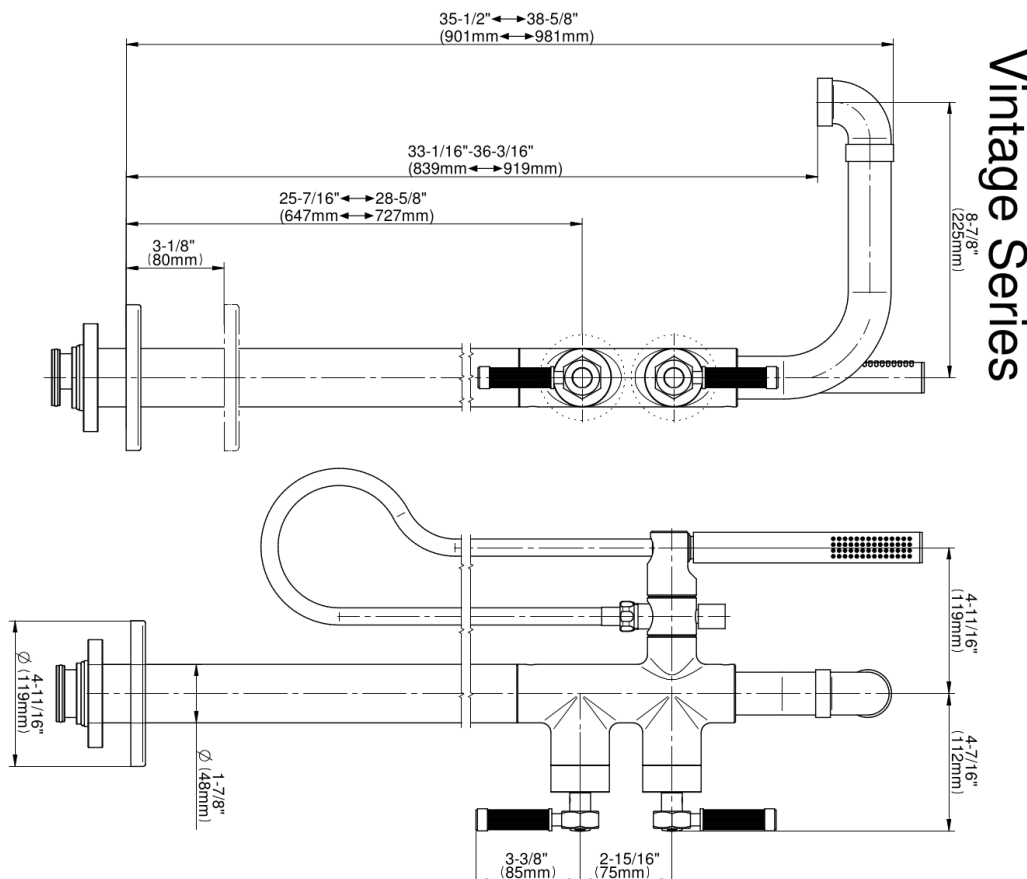

产品特点

- High flow
- Aerated spout flow rate 9 gpm @60 psi
- Handshower flow rate ≤ 1.5 max gpm
- 8-3/16" spout reach
- 34-15/16" - 40-1/2" approximate height
- Includes handshower with 59" hose
- Optional in-line pressure balancing valve
- To complete package, you must order spout connection rough

规范合规性

- ADA

可用饰面

- 金色
- 拉丝金
- PVD拉丝黄铜
- Brushed Gold PVD®
- 黑色 Architectural Black™
- 拉丝镍
- Brushed Nickel PVD®
- Brushed Onyx PVD®
- Brushed Tuscan Bronze PVD®
- Rose Gold / Brushed Copper PVD®
- Gunmetal PVD®
- 哑光黑
- 古铜
- Onyx PVD®
- PVD抛光黄铜
- 镀铬
- Polished Gold PVD®
- 镀镍
- Polished Nickel PVD®
- Polished Tuscan Bronze PVD®
- Rose Gold / Polished Copper PVD®
- Satin Gold PVD®
- Steelnox® 缎镍
- 未抛光黄铜
- 未抛光拉丝黄铜
- 复古拉丝黄铜
- Warm Bronze PVD®
- 白色

* 特殊订单完成 - 请致电询问库存情况