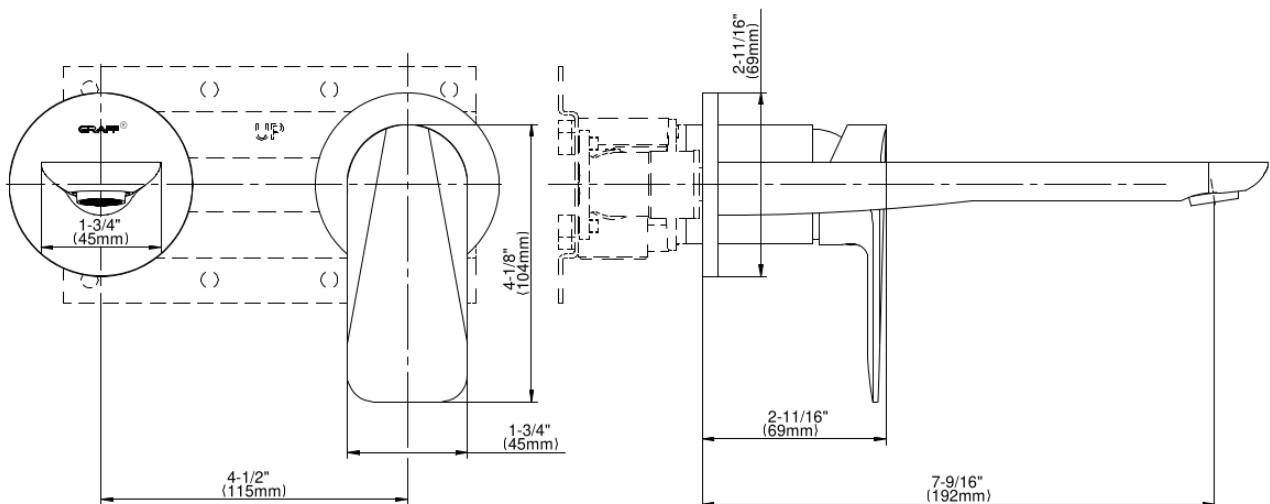

可用饰面

- 金色
- 拉丝金
- PVD拉丝黄铜
- 黑色_Architectural Black™
- Brushed Onyx PVD®
- Rose Gold / Brushed Copper PVD®
- Gunmetal PVD®
- 锤击青铜
- 哑光黑
- 古铜
- Onyx PVD®
- PVD抛光黄铜
- 镀铬
- 镀镍
- Rose Gold / Polished Copper PVD®
- Steelnox® 缎镍
- 未抛光黄铜
- 未抛光拉丝黄铜
- 白色

* 特殊订单完成 - 请致电询问库存情况