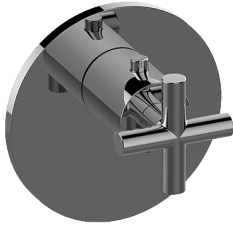

G-8037-C17E-T

M.E. M-Series Thermostatic Valve Trim with Handle

GRAFF®

产品特点

- Single metal handle
- Decorative trim plate
- Use with G-8006 Thermostatic Rough Valve

规范合规性

- ADA

可用饰面

* 特殊订单完成 - 请致电询问库存情况

G-8037-C17E-T

M.E. M-Series Thermostatic Valve Trim with Handle