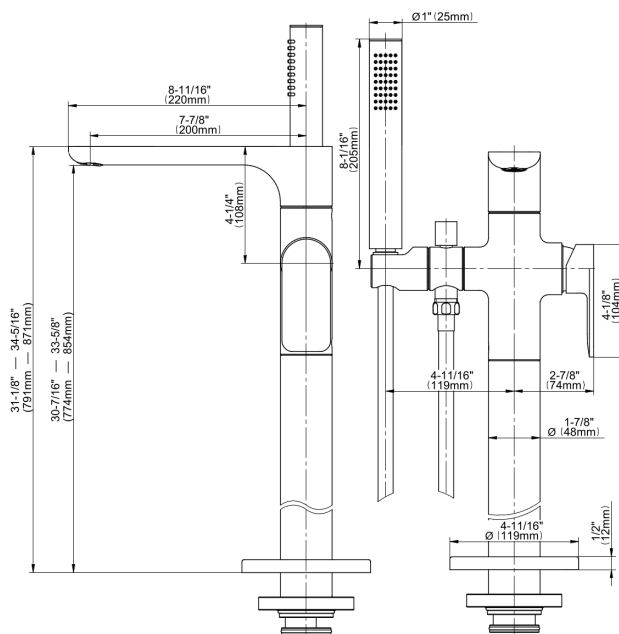

产品特点

- High flow
- Aerated spout flow rate 10 gpm @60 psi
- Aerated handshower flow rate ≤ 1.5 max gpm
- 7-7/8" spout reach
- 31-1/8" - 34-5/16" approximate height
- Includes handshower with 59" hose
- Optional in-line pressure balancing valve
- To complete package, you must order Rough and Trim
- To complete package, you must order spout connection rough

* 特殊订单完成 - 请致电询问库存情况

G-6354-LM42N
Sento Collection
Sento Floor-Mounted Tub Filler (Rough and Trim)