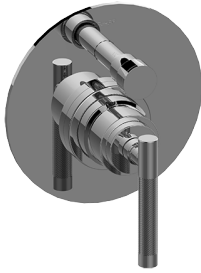

G-7080-LM57B-T

Harley Collection

Harley Pressure Balancing Valve Trim with
Handle and Diverter

GRAFF®

产品特点

- Single metal handle
- Decorative trim plate
- Includes push-button diverter
- Use with G-7055 Pressure Balancing Rough Valve

规范合规性

- ADA

可用饰面

- 金色
- 拉丝金
- 拉丝金/Onyx PVD®
- PVD拉丝黄铜
- Brushed Gold PVD®
- 黑色 Architectural Black™
- 拉丝镍
- Brushed Nickel PVD®
- Brushed Onyx PVD®
- Brushed Tuscan Bronze PVD®
- Rose Gold / Brushed Copper PVD®
- Gunmetal PVD®
- 哑光黑
- 古铜
- Onyx PVD®
- PVD抛光黄铜
- 镀铬
- 抛光铬/Onyx PVD®
- Polished Gold PVD®
- 镀镍
- 抛光铬/Onyx PVD®
- Polished Nickel PVD®
- Polished Tuscan Bronze PVD®
- Rose Gold / Polished Copper PVD®
- Satin Gold PVD®
- Steelnox® 缎镍
- 未抛光黄铜
- 未抛光拉丝黄铜
- 复古拉丝黄铜
- Warm Bronze PVD®
- 白色

* 特殊订单完成 - 请致电询问库存情况

G-7080-LM57B-T

Harley Collection

Harley Pressure Balancing Valve Trim with
Handle and Diverter