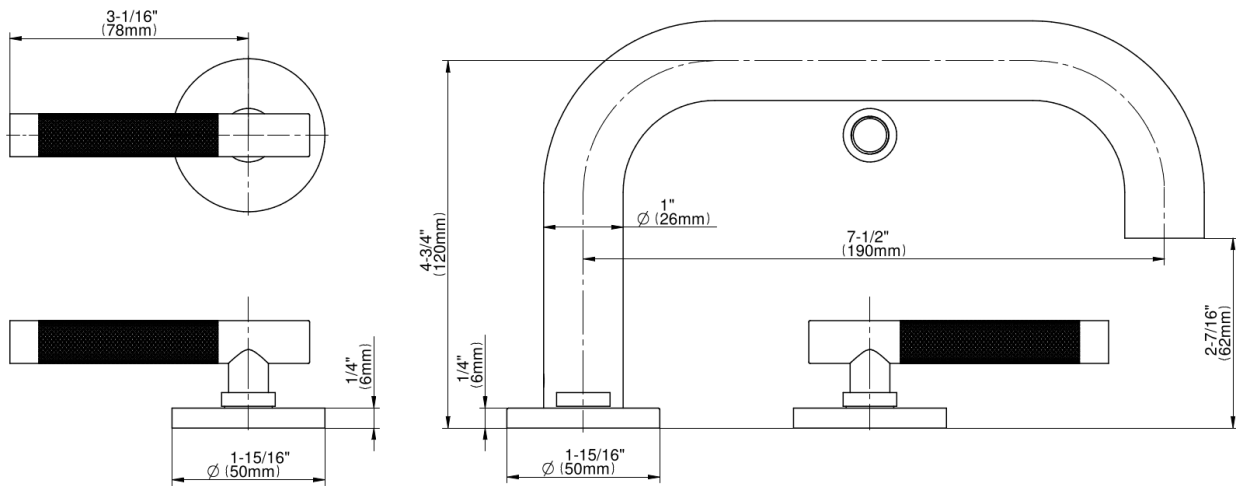

产品特点

- Matching deck-mounted handshower and diverter

规范合规性

- ADA

可用饰面

- 金色
- 拉丝金
- 拉丝金/Onyx PVD®
- PVD拉丝黄铜
- Brushed Gold PVD®
- 黑色 Architectural Black™
- 拉丝镍
- Brushed Nickel PVD®
- Brushed Onyx PVD®
- Brushed Tuscan Bronze PVD®
- Rose Gold / Brushed Copper PVD®
- Gunmetal PVD®
- 哑光黑
- 古铜
- Onyx PVD®
- PVD抛光黄铜
- 镀铬
- 抛光铬/Onyx PVD®
- Polished Gold PVD®
- 镀镍
- 抛光铬/Onyx PVD®
- Polished Nickel PVD®
- Polished Tuscan Bronze PVD®
- Rose Gold / Polished Copper PVD®
- Satin Gold PVD®
- Steelnox® 缎镍
- 未抛光黄铜
- 未抛光拉丝黄铜
- 复古拉丝黄铜
- Warm Bronze PVD®
- 白色

* 特殊订单完成 - 请致电询问库存情况

Roman Tub Trim set is designed to operate with rough G-I037