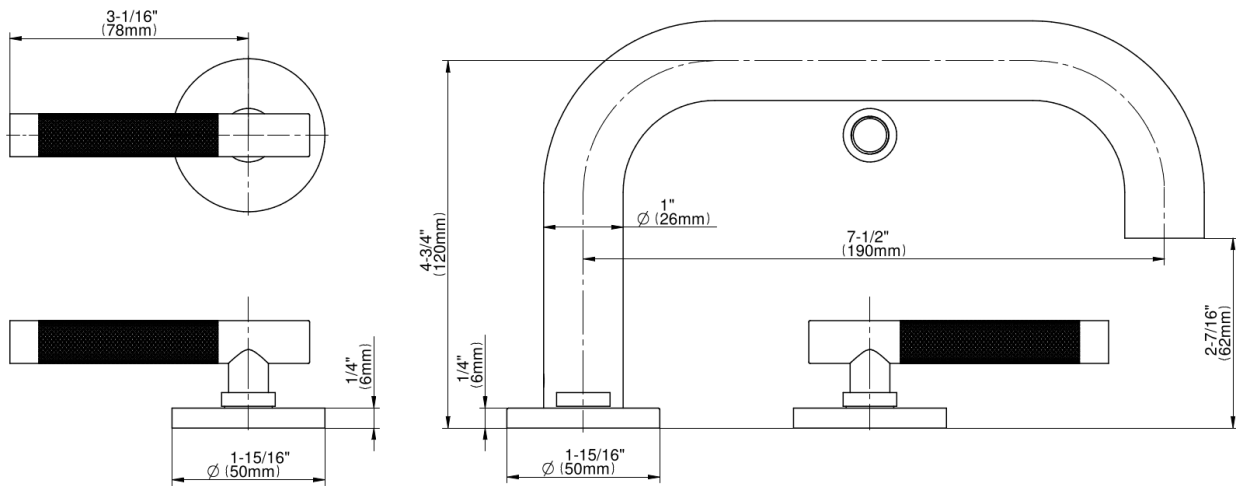

产品特点

- Matching deck-mounted handshower and diverter

规范合规性

- ADA

可用饰面

- 金色
- 拉丝金
- 拉丝金/Onyx PVD®
- PVD拉丝黄铜
- Brushed Gold PVD®
- 黑色 Architectural Black™
- 拉丝镍
- Brushed Nickel PVD®
- Brushed Onyx PVD®
- Brushed Tuscan Bronze PVD®
- Rose Gold / Brushed Copper PVD®
- Gunmetal PVD®
- 哑光黑
- 古铜
- Onyx PVD®
- PVD抛光黄铜
- 镀铬
- 抛光铬/Onyx PVD®
- Polished Gold PVD®
- 镀镍
- 抛光铬/Onyx PVD®
- Polished Nickel PVD®
- Polished Tuscan Bronze PVD®
- Rose Gold / Polished Copper PVD®
- Satin Gold PVD®
- Steelnox® 缎镍
- 未抛光黄铜
- 未抛光拉丝黄铜
- 复古拉丝黄铜
- Warm Bronze PVD®
- 白色

\* 特殊订单完成 - 请致电询问库存情况

Roman Tub Trim set is designed to operate with rough G-I037