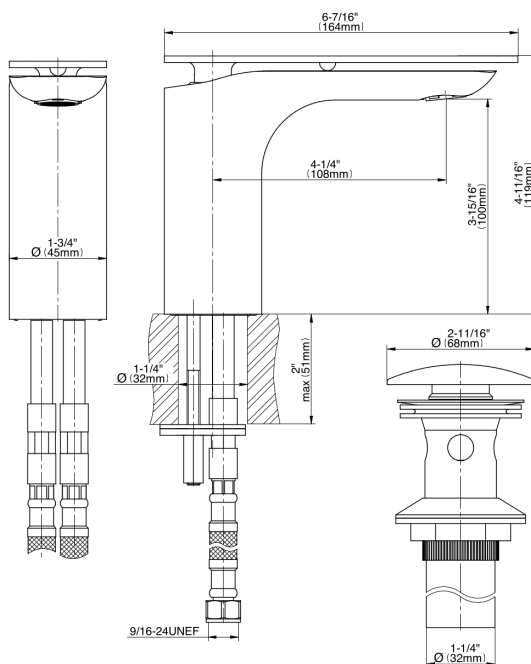

可用饰面

- 金色
- 拉丝金
- PVD拉丝黄铜
- Brushed Gold PVD®
- 黑色 Architectural Black™
- 拉丝镍
- Brushed Nickel PVD®
- Brushed Onyx PVD®
- Brushed Tuscan Bronze PVD®
- Rose Gold / Brushed Copper PVD®
- Gunmetal PVD®
- 哑光黑
- 古铜
- Onyx PVD®
- PVD抛光黄铜
- 镀铬
- Polished Gold PVD®
- 镀镍
- Polished Nickel PVD®
- Polished Tuscan Bronze PVD®
- Rose Gold / Polished Copper PVD®
- Satin Gold PVD®
- Steelnox® 缎镍
- 未抛光黄铜
- 未抛光拉丝黄铜
- 复古拉丝黄铜
- Warm Bronze PVD®
- 白色

* 特殊订单完成 - 请致电询问库存情况