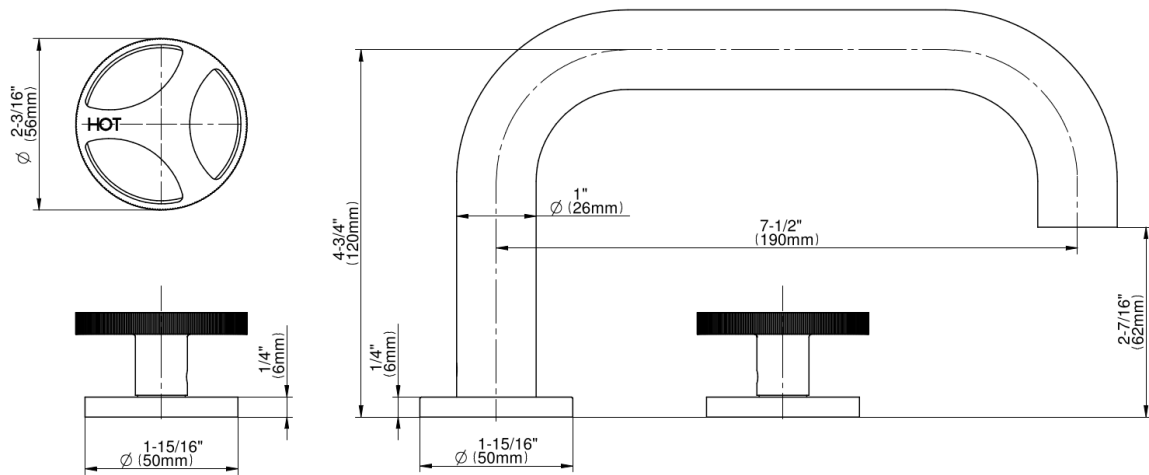

产品特点

- Matching deck-mounted handshower and diverter set available

可用饰面

- 金色
- 拉丝金
- 拉丝金/Onyx PVD®
- PVD拉丝黄铜
- Brushed Gold PVD®
- 黑色 Architectural Black™
- 拉丝镍
- Brushed Nickel PVD®
- Brushed Onyx PVD®
- Brushed Tuscan Bronze PVD®
- Rose Gold / Brushed Copper PVD®
- Gunmetal PVD®
- 哑光黑
- 古铜
- Onyx PVD®
- PVD抛光黄铜
- 镀铬
- 抛光铬/Onyx PVD®
- Polished Gold PVD®
- 镀镍
- 抛光铬/Onyx PVD®
- Polished Nickel PVD®
- Polished Tuscan Bronze PVD®
- Rose Gold / Polished Copper PVD®
- Satin Gold PVD®
- Steelnox® 缎镍
- 未抛光黄铜
- 未抛光拉丝黄铜
- 复古拉丝黄铜
- Warm Bronze PVD®
- 白色

* 特殊订单完成 - 请致电询问库存情况

Roman Tub Trim set is designed to operate with rough G-I037