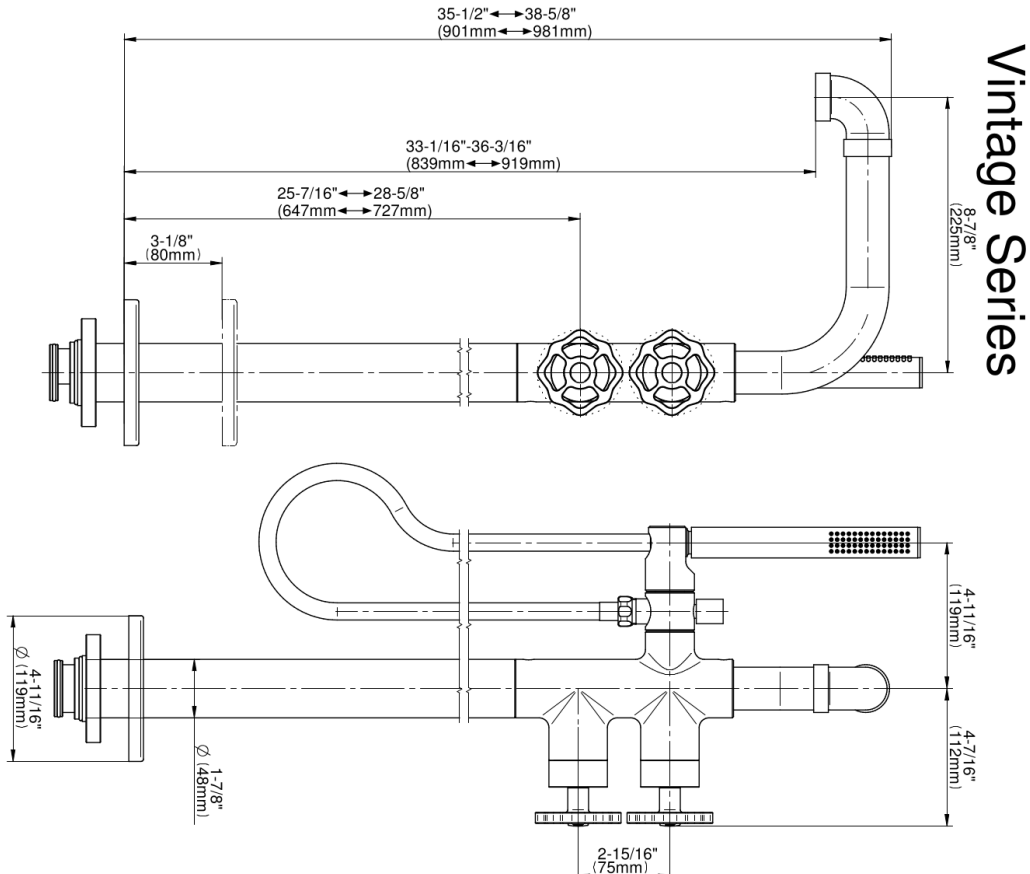

产品特点

- High flow
- Aerated spout flow rate 9 gpm @60 psi
- Handshower flow rate ≤ 1.5 max gpm
- 8-3/16" spout reach
- 34-15/16" - 40-1/2" approximate height
- Includes handshower with 59" hose
- Optional in-line pressure balancing valve
- To complete package, you must order Rough and Trim
- To complete package, you must order spout connection rough

可用饰面

- 金色
- 拉丝金
- PVD拉丝黄铜
- Brushed Gold PVD®
- 黑色 Architectural Black™
- 拉丝镍
- Brushed Nickel PVD®
- Brushed Onyx PVD®
- Brushed Tuscan Bronze PVD®
- Rose Gold / Brushed Copper PVD®
- Gunmetal PVD®
- 哑光黑
- 古铜
- Onyx PVD®
- PVD抛光黄铜
- 镀铬
- Polished Gold PVD®
- 镀镍
- Polished Nickel PVD®
- Polished Tuscan Bronze PVD®
- Rose Gold / Polished Copper PVD®
- Satin Gold PVD®
- Steelnox® 缎镍
- 未抛光黄铜
- 未抛光拉丝黄铜
- 复古拉丝黄铜
- Warm Bronze PVD®
- 白色

* 特殊订单完成 - 请致电询问库存情况