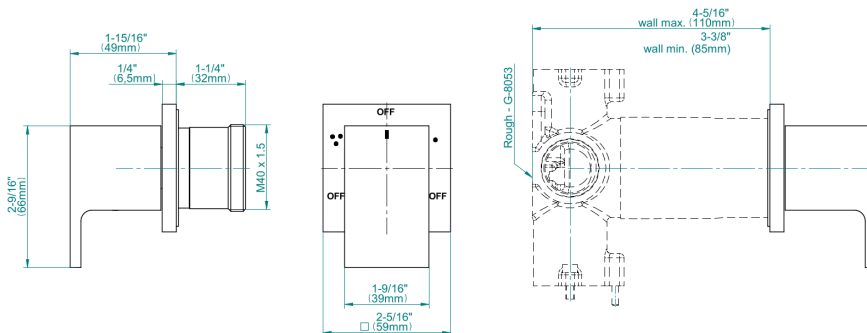

产品特点

- Single metal handle
- Decorative trim plate
- To complete package, you must order G-8053 3-way diverter control valve with off function (no pass-through) (

规范合规性

- ADA

可用饰面

- 金色
- 拉丝金
- PVD拉丝黄铜
- Brushed Gold PVD®
- 黑色 Architectural Black™
- 拉丝镍
- Brushed Nickel PVD®
- Brushed Onyx PVD®
- Brushed Tuscan Bronze PVD®
- Rose Gold / Brushed Copper PVD®
- Gunmetal PVD®
- 哑光黑
- 古铜
- Onyx PVD®
- PVD抛光黄铜
- 镀铬
- Polished Gold PVD®
- 镀镍
- Polished Nickel PVD®
- Polished Tuscan Bronze PVD®
- Rose Gold / Polished Copper PVD®
- Satin Gold PVD®
- Steelnox® 缎镍
- 未抛光黄铜
- 未抛光拉丝黄铜
- 复古拉丝黄铜
- Warm Bronze PVD®
- 白色

* 特殊订单完成 - 请致电询问库存情况

SOLAR Series

CUTTING EDGE DESIGN

G-8072-LM31E1-T
Solar M