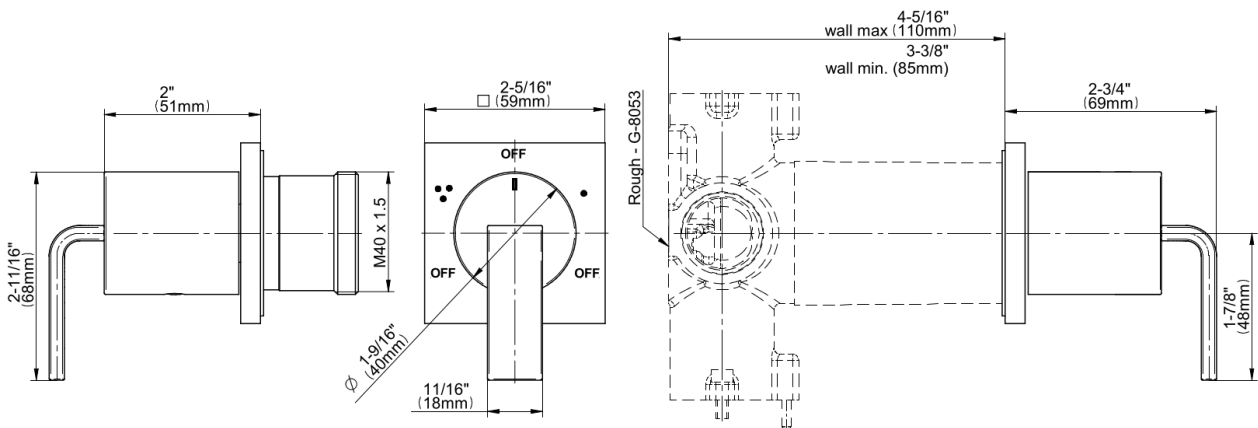

产品特点

- Single metal handle
- Decorative trim plate
- To complete package, you must order G-8053 3-way diverter control valve with off function (no pass-through) (

规范合规性

- ADA

可用饰面

- 金色
- 拉丝金
- PVD拉丝黄铜
- Brushed Gold PVD®
- 黑色 Architectural Black™
- 拉丝镍
- Brushed Nickel PVD®
- Brushed Onyx PVD®
- Brushed Tuscan Bronze PVD®
- Rose Gold / Brushed Copper PVD®
- Gunmetal PVD®
- 哑光黑
- 古铜
- Onyx PVD®
- PVD抛光黄铜
- 镀铬
- Polished Gold PVD®
- 镀镍
- Polished Nickel PVD®
- Polished Tuscan Bronze PVD®
- Rose Gold / Polished Copper PVD®
- Satin Gold PVD®
- Steelnox® 缎镍
- 未抛光黄铜
- 未抛光拉丝黄铜
- 复古拉丝黄铜
- Warm Bronze PVD®
- 白色

* 特殊订单完成 - 请致电询问库存情况