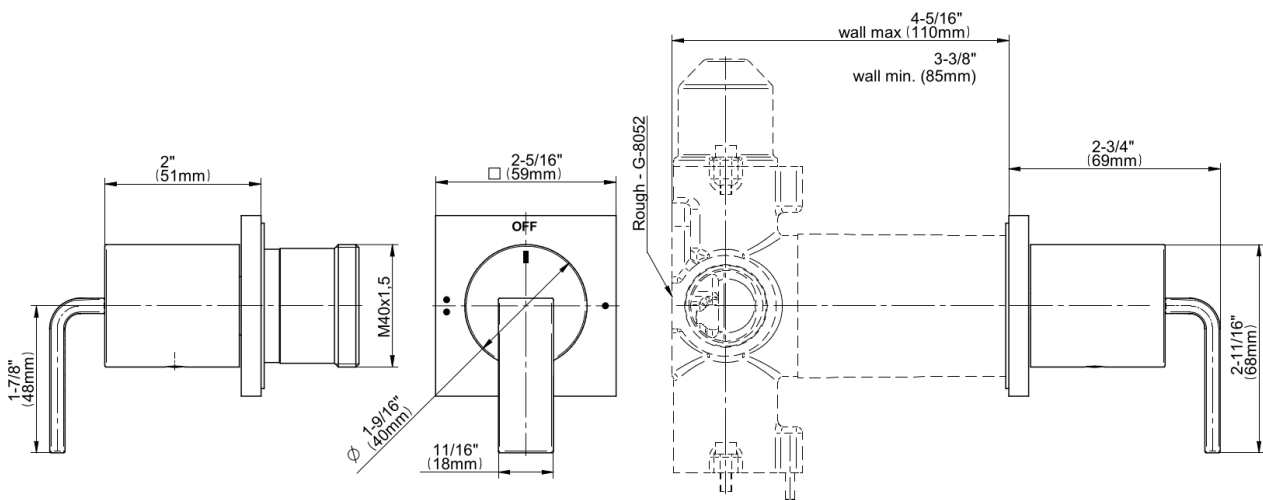

产品特点

- Single metal handle and decorative trim plate
- Use with G-8052 2-Way Diverter Volume Control Valve WITH Off Function and Pass-Through
- To complete package, you must order Rough Valve

规范合规性

- ADA

可用饰面

- 金色
- 拉丝金
- PVD 拉丝黄铜
- Brushed Gold PVD®
- 黑色 Architectural Black™
- 拉丝镍
- Brushed Nickel PVD®
- Brushed Onyx PVD®
- Brushed Tuscan Bronze PVD®
- Rose Gold / Brushed Copper PVD®
- Gunmetal PVD®
- 哑光黑
- 古铜
- Onyx PVD®
- PVD 抛光黄铜
- 镀铬
- Polished Gold PVD®
- 镀镍
- Polished Nickel PVD®
- Polished Tuscan Bronze PVD®
- Rose Gold / Polished Copper PVD®
- Satin Gold PVD®
- Steelnox® 缎镍
- 未抛光黄铜
- 未抛光拉丝黄铜
- 复古拉丝黄铜
- Warm Bronze PVD®
- 白色

* 特殊订单完成 - 请致电询问库存情况