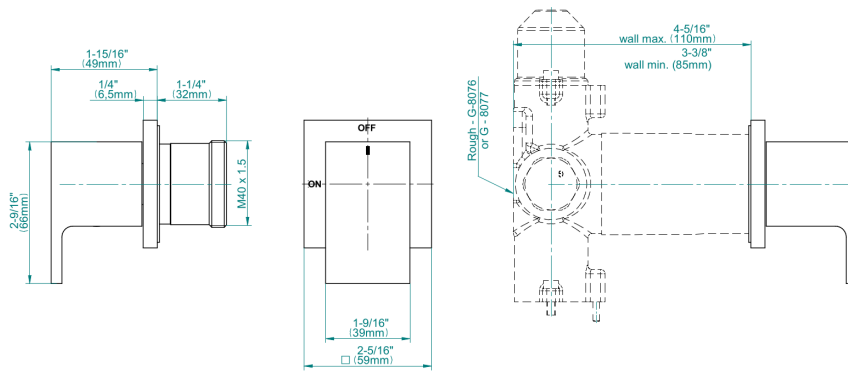

产品特点

- Single metal handle
- Decorative trim plate
- Use with G-8076 Stop/Volume Control Rough Valve with Pass-Through
- To complete package, you must order Rough Valve

规范合规性

- ADA

可用饰面

- 金色
- 拉丝金
- PVD拉丝黄铜
- Brushed Gold PVD®
- 黑色_Architectural Black™
- 黑色_Architectural Black™
- 拉丝镍
- 拉丝镍
- Brushed Nickel PVD®
- Brushed Onyx PVD®
- Brushed Tuscan Bronze PVD®
- Rose Gold / Brushed Copper PVD®
- Gunmetal PVD®
- 哑光黑
- 哑光黑
- 古铜
- Onyx PVD®
- PVD抛光黄铜
- 镀铬
- Polished Gold PVD®
- 镀镍
- 镀镍
- Polished Nickel PVD®
- Polished Tuscan Bronze PVD®
- Rose Gold / Polished Copper PVD®
- Satin Gold PVD®
- Steelnox®缎镍
- 未抛光黄铜
- 未抛光拉丝黄铜
- 复古拉丝黄铜
- Warm Bronze PVD®
- 白色

* 特殊订单完成 - 请致电询问库存情况

SOLAR Series

CUTTING EDGE DESIGN