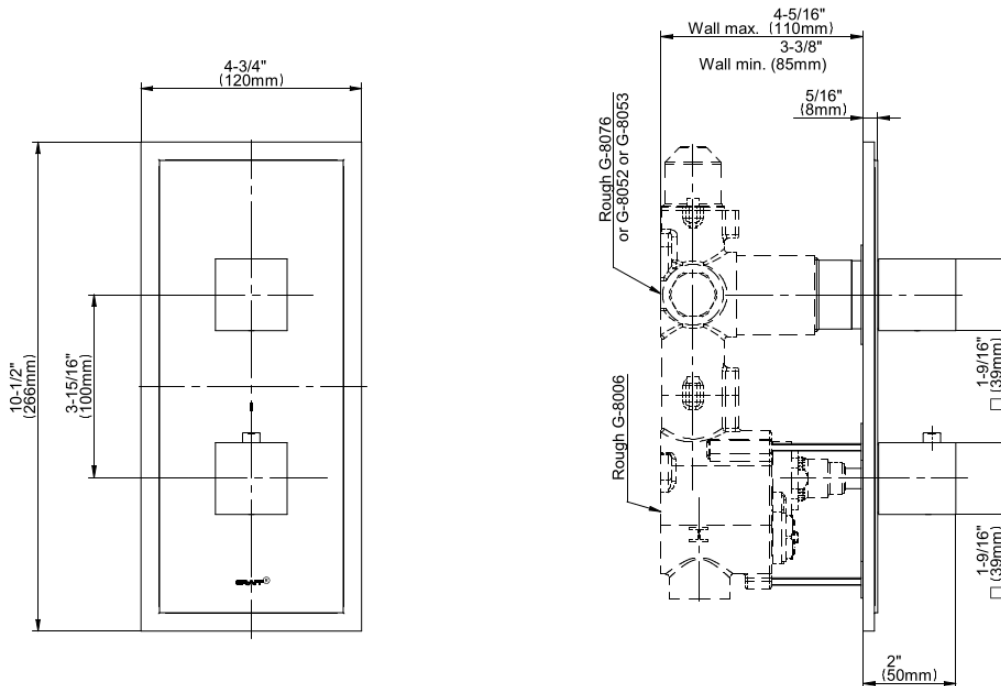

产品特点

- Two metal handles
- Decorative trim plate
- To complete package, you must order rough valves

可用饰面

- 金色
- 拉丝金
- PVD拉丝黄铜
- Brushed Gold PVD®
- 黑色 Architectural Black™
- 拉丝镍
- Brushed Nickel PVD®
- Brushed Onyx PVD®
- Brushed Tuscan Bronze PVD®
- Rose Gold / Brushed Copper PVD®
- Gunmetal PVD®
- 哑光黑
- 古铜
- Onyx PVD®
- PVD抛光黄铜
- 镀铬
- Polished Gold PVD®
- 镀镍
- Polished Nickel PVD®
- Polished Tuscan Bronze PVD®
- Rose Gold / Polished Copper PVD®
- Satin Gold PVD®
- Steelnox® 缎镍
- 未抛光黄铜
- 未抛光拉丝黄铜
- 复古拉丝黄铜
- Warm Bronze PVD®
- 白色

* 特殊订单完成 - 请致电询问库存情况