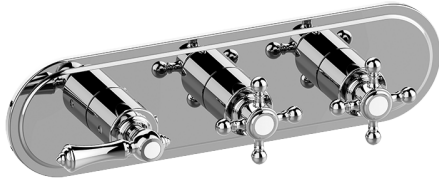

产品特点

- Three metal handles, decorative trim plate
- Use with M-Series rough valves
- ALM15C2, ALM34C2, ALC1C2 handles should not be used with used with 2-way or 3-way diverter valve

可用饰面

- 金色
- 拉丝金
- 古铜
- 古铜
- 镀铬
- 镀铬
- 镀镍
- 镀镍
- Steelnox® 镀镍
- Steelnox® 镀镍
- 复古拉丝黄铜