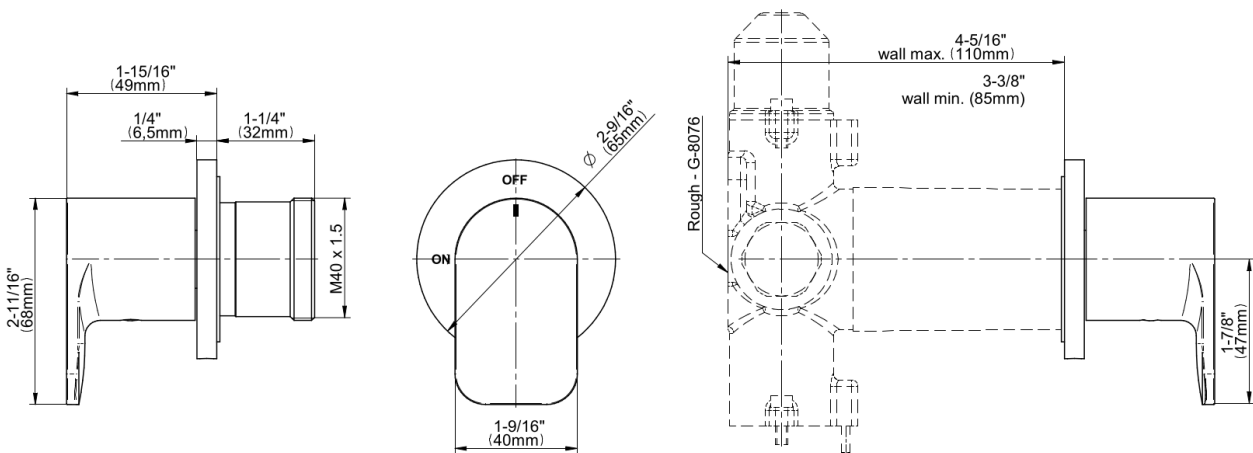

产品特点

- Single metal handle
- Decorative trim plate
- To complete package, you must order G-8076 stop/ volume control valve with pass-through or G-8077 stop/volume control valve

规范合规性

- ADA

可用饰面

- 金色
- 拉丝金
- PVD拉丝黄铜
- Brushed Gold PVD®
- 黑色_Architectural Black™
- 黑色_Architectural Black™
- 拉丝镍
- Brushed Nickel PVD®
- Brushed Onyx PVD®
- Brushed Tuscan Bronze PVD®
- Rose Gold / Brushed Copper PVD®
- Gunmetal PVD®
- 哑光黑
- 古铜
- Onyx PVD®
- PVD抛光黄铜
- 镀铬
- Polished Gold PVD®
- 镀镍
- Polished Nickel PVD®
- Polished Tuscan Bronze PVD®
- Rose Gold / Polished Copper PVD®
- Satin Gold PVD®
- Steelinox®缎镍
- 未抛光黄铜
- 未抛光拉丝黄铜
- 复古拉丝黄铜
- Warm Bronze PVD®
- 白色

* 特殊订单完成 - 请致电询问库存情况