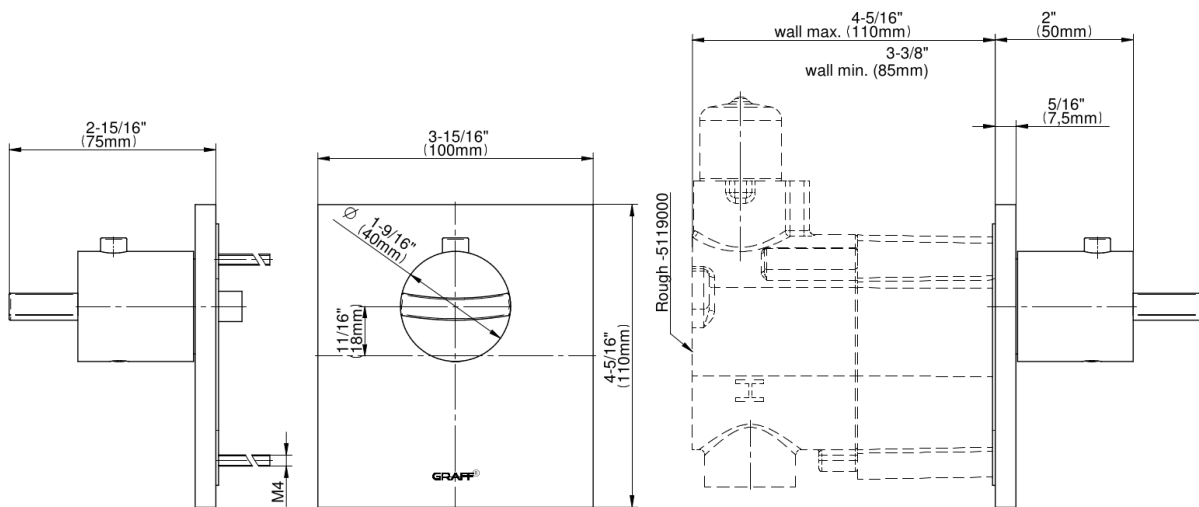

可用饰面

- 金色
- 拉丝金
- PVD拉丝黄铜
- Brushed Gold PVD®
- 黑色 Architectural Black™
- 拉丝镍
- Brushed Nickel PVD®
- Brushed Onyx PVD®
- Brushed Tuscan Bronze PVD®
- Rose Gold / Brushed Copper PVD®
- Gunmetal PVD®
- 哑光黑
- 古铜
- Onyx PVD®
- PVD抛光黄铜
- 镀铬
- Polished Gold PVD®
- 镀镍
- 镀镍
- Polished Nickel PVD®
- Polished Tuscan Bronze PVD®
- Rose Gold / Polished Copper PVD®
- Satin Gold PVD®
- Steelnix® 镀镍
- 未抛光黄铜
- 未抛光拉丝黄铜
- 复古拉丝黄铜
- Warm Bronze PVD®
- 白色

* 特殊订单完成 - 请致电询问库存情况