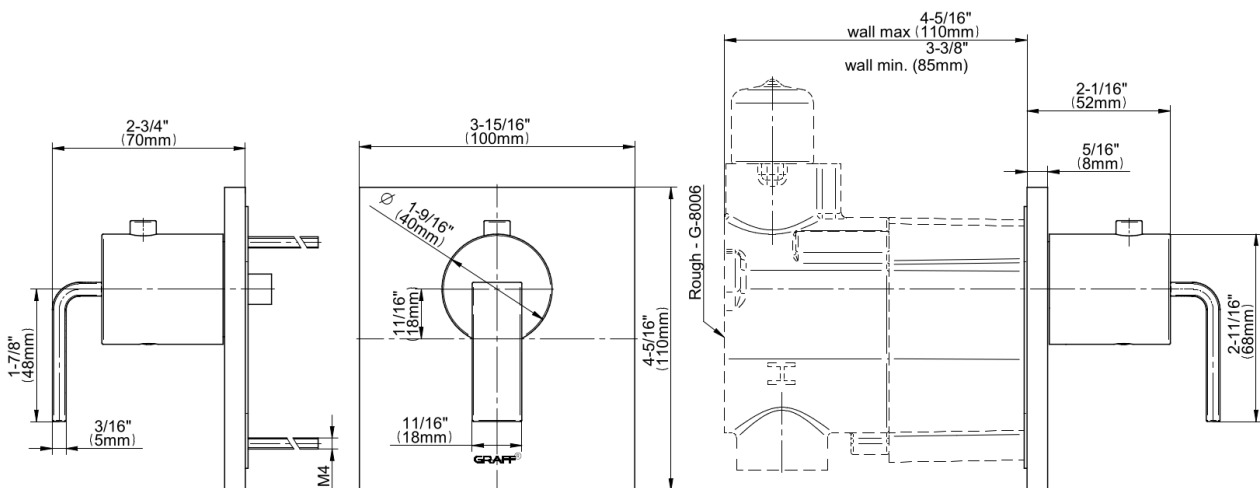

可用饰面

- 金色
- 拉丝金
- PVD 拉丝黄铜
- Brushed Gold PVD®
- 黑色 Architectural Black™
- 拉丝镍
- Brushed Nickel PVD®
- Brushed Onyx PVD®
- Brushed Tuscan Bronze PVD®
- Rose Gold / Brushed Copper PVD®
- Gunmetal PVD®
- 哑光黑
- 古铜
- Onyx PVD®
- PVD 抛光黄铜
- 镀铬
- Polished Gold PVD®
- 镀镍
- Polished Nickel PVD®
- Polished Tuscan Bronze PVD®
- Rose Gold / Polished Copper PVD®
- Satin Gold PVD®
- Steelnox® 缎镍
- 未抛光黄铜
- 未抛光拉丝黄铜
- 复古拉丝黄铜
- Warm Bronze PVD®
- 白色

* 特殊订单完成 - 请致电询问库存情况