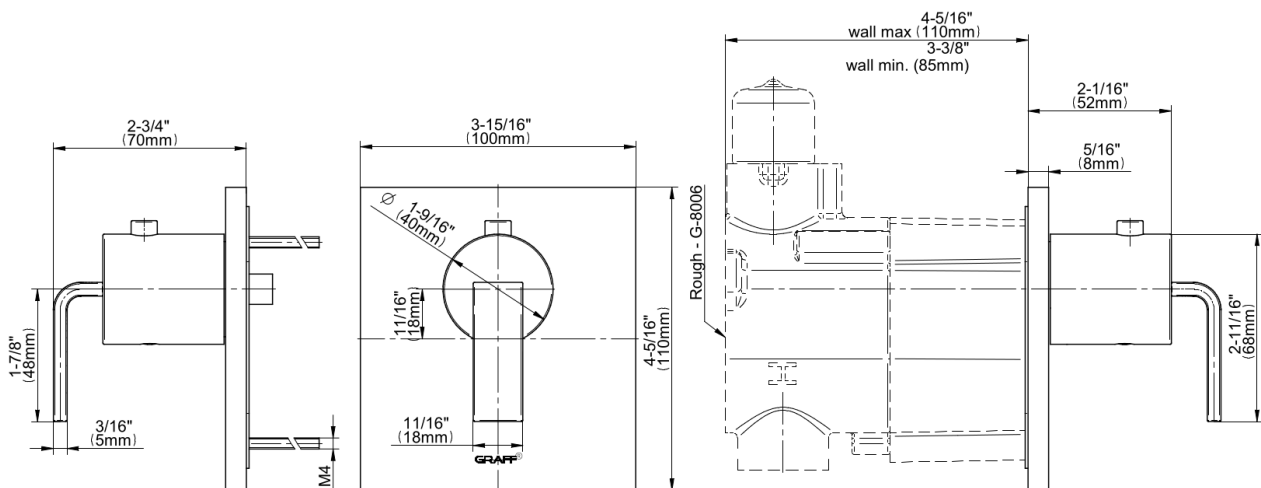

可用饰面

- 金色
- 拉丝金
- PVD 拉丝黄铜
- Brushed Gold PVD®
- 黑色 Architectural Black™
- 拉丝镍
- Brushed Nickel PVD®
- Brushed Onyx PVD®
- Brushed Tuscan Bronze PVD®
- Rose Gold / Brushed Copper PVD®
- Gunmetal PVD®
- 哑光黑
- 古铜
- Onyx PVD®
- PVD 抛光黄铜
- 镀铬
- Polished Gold PVD®
- 镀镍
- Polished Nickel PVD®
- Polished Tuscan Bronze PVD®
- Rose Gold / Polished Copper PVD®
- Satin Gold PVD®
- Steelnox® 缎镍
- 未抛光黄铜
- 未抛光拉丝黄铜
- 复古拉丝黄铜
- Warm Bronze PVD®
- 白色

* 特殊订单完成 - 请致电询问库存情况