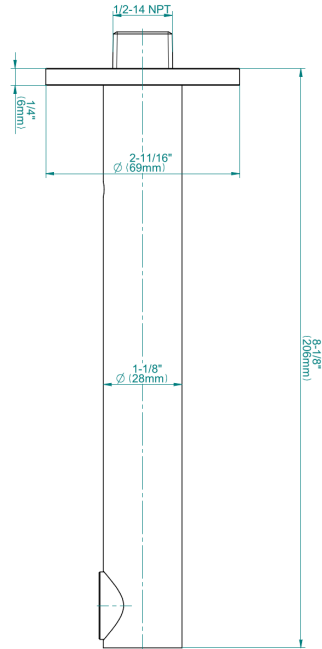

S
C
H
E
M
A
T
I
C
D
R
A
W
I
N
G