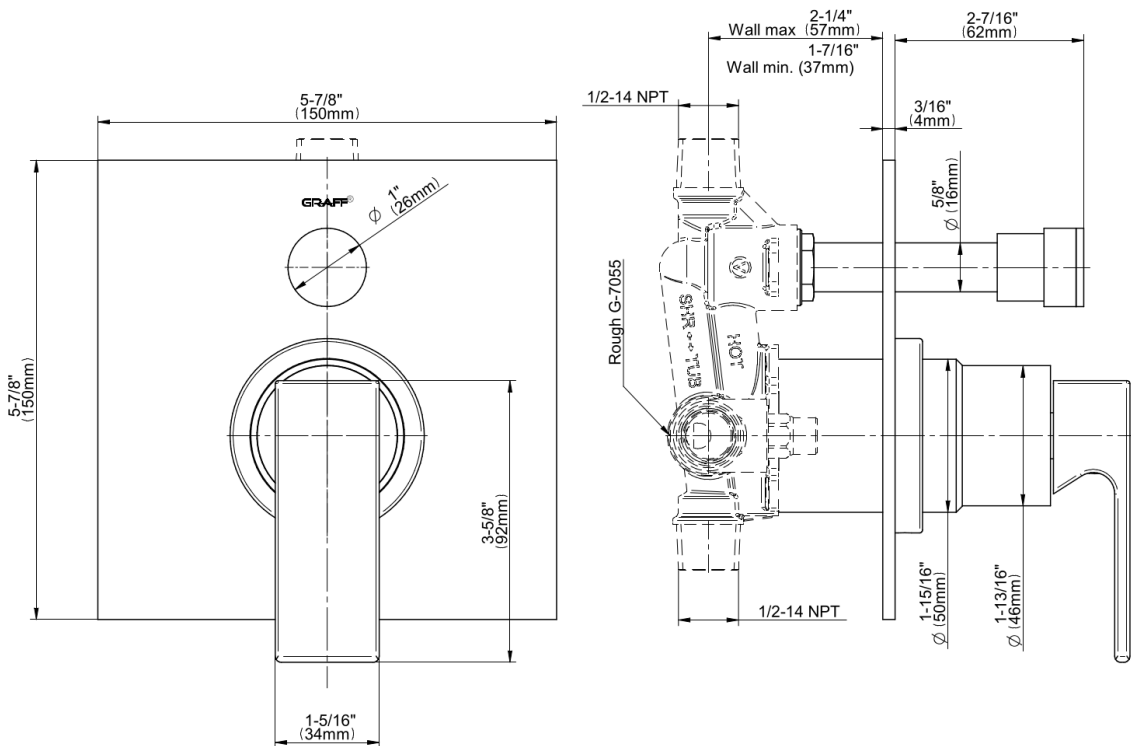

产品特点

- Single metal handle
- Decorative trim plate
- Includes push-button diverter
- To complete package, you must order G-7055 pressure balancing rough valve for shower and tub configurations

规范合规性

- ADA

可用饰面

- 金色
- 拉丝金
- PVD拉丝黄铜
- Brushed Gold PVD®
- 黑色 Architectural Black™
- 拉丝镍
- Brushed Nickel PVD®
- Brushed Onyx PVD®
- Brushed Tuscan Bronze PVD®
- Rose Gold / Brushed Copper PVD®
- Gunmetal PVD®
- 哑光黑
- 古铜
- Onyx PVD®
- PVD抛光黄铜
- 镀铬
- Polished Gold PVD®
- 镀镍
- Polished Nickel PVD®
- Polished Tuscan Bronze PVD®
- Rose Gold / Polished Copper PVD®
- Satin Gold PVD®
- Steelnox® 缎镍
- 未抛光黄铜
- 未抛光拉丝黄铜
- 复古拉丝黄铜
- Warm Bronze PVD®
- 白色

* 特殊订单完成 - 请致电询问库存情况