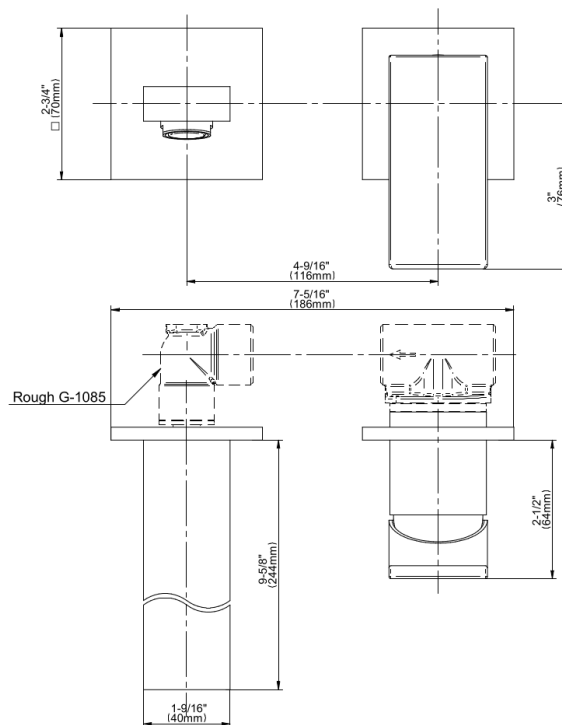

可用饰面

- 金色
- 拉丝金
- PVD拉丝黄铜
- Brushed Gold PVD®
- 黑色 Architectural Black™
- 拉丝镍
- Brushed Nickel PVD®
- Brushed Onyx PVD®
- Brushed Tuscan Bronze PVD®
- Rose Gold / Brushed Copper PVD®
- Gunmetal PVD®
- 哑光黑
- 古铜
- Onyx PVD®
- PVD抛光黄铜
- 镀铬
- Polished Gold PVD®
- 镀镍
- Polished Nickel PVD®
- Polished Tuscan Bronze PVD®
- Rose Gold / Polished Copper PVD®
- Satin Gold PVD®
- Steelnox® 缎镍
- 未抛光黄铜
- 未抛光拉丝黄铜
- 复古拉丝黄铜
- Warm Bronze PVD®
- 白色

* 特殊订单完成 - 请致电询问库存情况