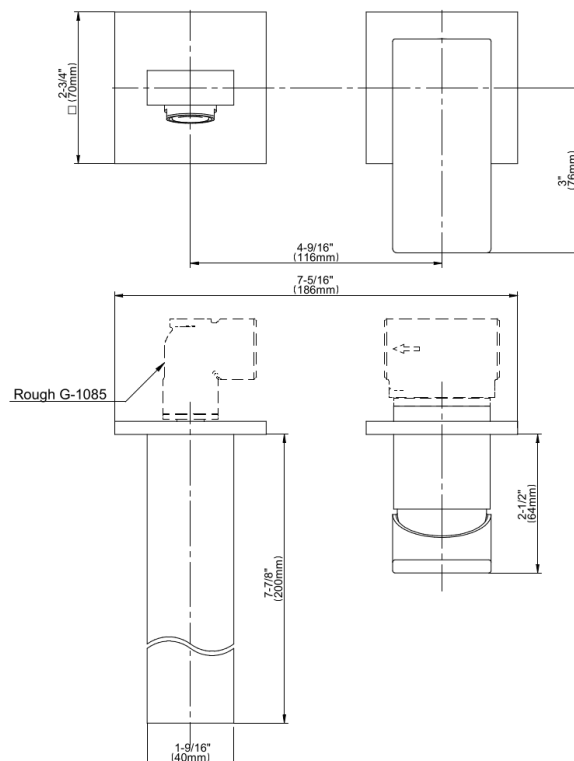

可用饰面

- 金色
- 拉丝金
- PVD拉丝黄铜
- Brushed Gold PVD®
- 黑色 Architectural Black™
- 拉丝镍
- Brushed Nickel PVD®
- Brushed Onyx PVD®
- Brushed Tuscan Bronze PVD®
- Rose Gold / Brushed Copper PVD®
- Gunmetal PVD®
- 哑光黑
- 古铜
- Onyx PVD®
- PVD抛光黄铜
- 镀铬
- Polished Gold PVD®
- 镀镍
- Polished Nickel PVD®
- Polished Tuscan Bronze PVD®
- Rose Gold / Polished Copper PVD®
- Satin Gold PVD®
- Steelnox® 缎镍
- 未抛光黄铜
- 未抛光拉丝黄铜
- 复古拉丝黄铜
- Warm Bronze PVD®
- 白色

* 特殊订单完成 - 请致电询问库存情况