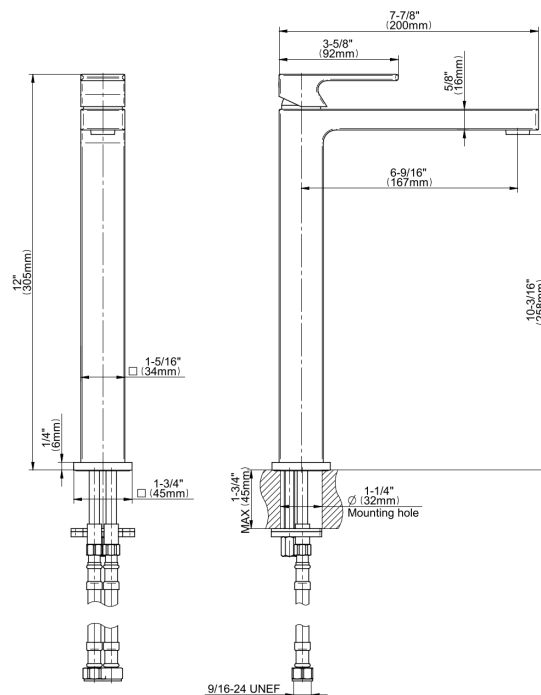

产品特点

- Single-hole installation
- Aerated flow rate ≤ 1.2 max gpm
- 1-11/32" hole cutout
- Drain assembly not included
- Optional matching decorative trap G-9971

规范合规性

- ADA
- CALGreen

可用饰面

- 金色
- 拉丝金
- PVD拉丝黄铜
- Brushed Gold PVD®
- 黑色 Architectural Black™
- 拉丝镍
- Brushed Nickel PVD®
- Brushed Onyx PVD®
- Brushed Tuscan Bronze PVD®
- Rose Gold / Brushed Copper PVD®
- Gunmetal PVD®
- 哑光黑
- 古铜
- Onyx PVD®
- PVD抛光黄铜
- 镀铬
- Polished Gold PVD®
- 镀镍
- Polished Nickel PVD®
- Polished Tuscan Bronze PVD®
- Rose Gold / Polished Copper PVD®
- Satin Gold PVD®
- Steelnox® 缎镍
- 未抛光黄铜
- 未抛光拉丝黄铜
- 复古拉丝黄铜
- Warm Bronze PVD®
- 白色

* 特殊订单完成 - 请致电询问库存情况