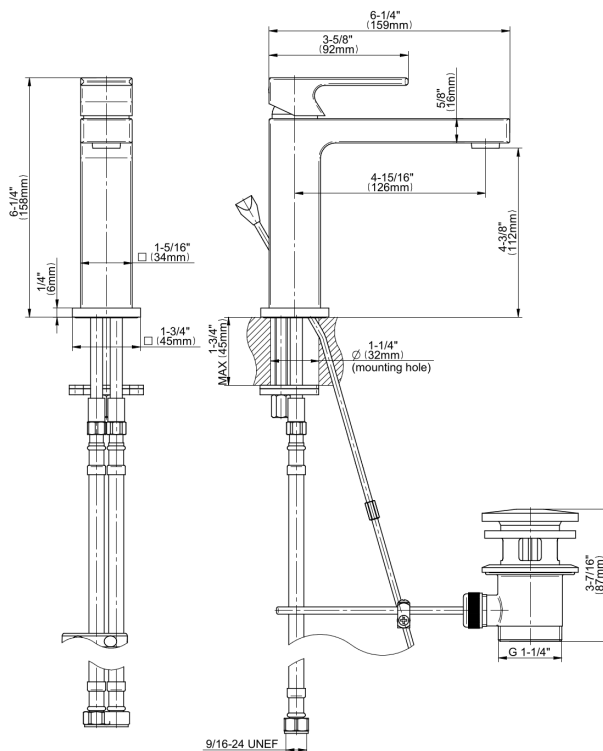

可用饰面

- 金色
- 拉丝金
- PVD拉丝黄铜
- Brushed Gold PVD®
- 黑色 Architectural Black™
- 拉丝镍
- Brushed Nickel PVD®
- Brushed Onyx PVD®
- Brushed Tuscan Bronze PVD®
- Rose Gold / Brushed Copper PVD®
- Gunmetal PVD®
- 哑光黑
- 古铜
- Onyx PVD®
- PVD抛光黄铜
- 镀铬
- Polished Gold PVD®
- 镀镍
- Polished Nickel PVD®
- Polished Tuscan Bronze PVD®
- Rose Gold / Polished Copper PVD®
- Satin Gold PVD®
- Steelnox® 缎镍
- 未抛光黄铜
- 未抛光拉丝黄铜
- 复古拉丝黄铜
- Warm Bronze PVD®
- 白色

* 特殊订单完成 - 请致电询问库存情况