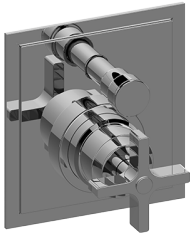

G-7085-C15S-T

Finezza Collection

Finezza Pressure Balancing Valve Trim Plate with Handle and Diverter

GRAFF®

产品特点

- Single metal handle and decorative trim plate
- Includes push-button diverter
- Use with G-7055 Pressure Balancing rough valve