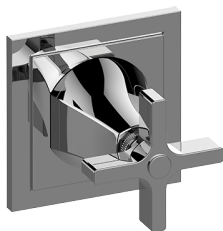

## G-8174-C15E1-T

Finezza Collection

Finezza DUE Three-Way Diverter Valve Trim Plate  
and Handle

### 产品特点

- Single metal handle
- Decorative trim plate
- Use with G-8053 3-way diverter control rough valve WITH off function
- To complete package, you must order rough valve