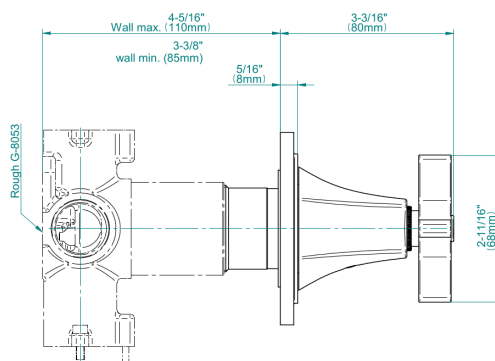

G-8174-C15E1-T

Finezza Collection

Finezza DUE Three-Way Diverter Valve Trim Plate
and Handle

GRAFF®

产品特点

- Single metal handle
- Decorative trim plate
- Use with G-8053 3-way diverter control rough valve WITH off function
- To complete package, you must order rough valve

可用饰面

- 金色
- 拉丝金
- PVD拉丝黄铜
- 黑色 Architectural Black™
- 拉丝镍
- Brushed Onyx PVD®
- Rose Gold / Brushed Copper PVD®
- Gunmetal PVD®
- 哑光黑
- 古铜
- Onyx PVD®
- PVD抛光黄铜
- 镀铬
- 镀镍
- Rose Gold / Polished Copper PVD®
- 未抛光黄铜
- 未抛光拉丝黄铜
- 复古拉丝黄铜
- 白色

* 特殊订单完成 - 请致电询问库存情况

Finneza Due Series

CUTTING EDGE DESIGN