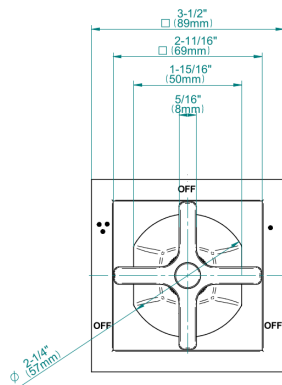

Finneza Due Series