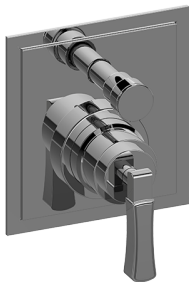

G-7085-LM47S-T

Finezza Collection

Finezza Pressure Balancing Valve Trim Plate with Handle and Diverter

GRAFF®

产品特点

- Single metal handle and decorative trim plate
- Includes push-button diverter
- Use with G-7055 Pressure Balancing rough valve