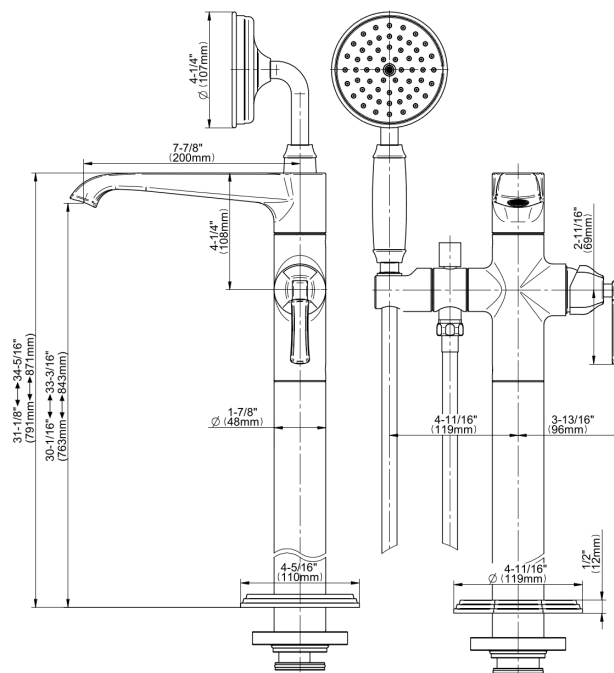

G-6854-LM47N

Finezza Collection

Finezza UNO Floor-Mounted Tub Filler (Rough and Trim)

GRAFF®

产品特点

- High flow
- Aerated spout flow rate 8 gpm @60 psi
- Handshower flow rate ≤ 1.8 max gpm
- 7-13/16" spout reach
- 34-5/16" approximate height
- Includes handshower with 59" flexible hose
- Optional in-line pressure balancing valve
- To complete package, you must order Rough and Trim
- To complete package, you must order spout connection rough

* 特殊订单完成 - 请致电询问库存情况

G-6854-LM47N

Finezza Collection

Finezza UNO Floor-Mounted Tub Filler (Rough
and Trim)

GRAFF®