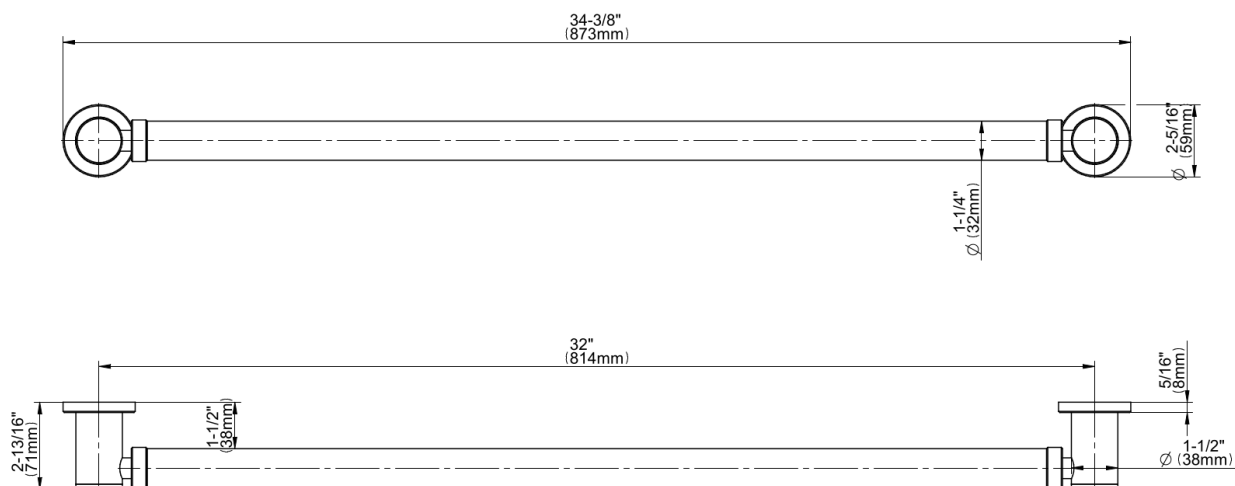

产品特点

- 32" center to center
- 1-1/2" distance from wall to bar
- 1-1/4" diameter
- Solid brass construction
- Mounting hardware included
- ADA compliant when installed properly
- Style options complement contemporary collections

* 特殊订单完成 - 请致电询问库存情况

G-9532
Round 32" Grab Bar

GRAFF[®]