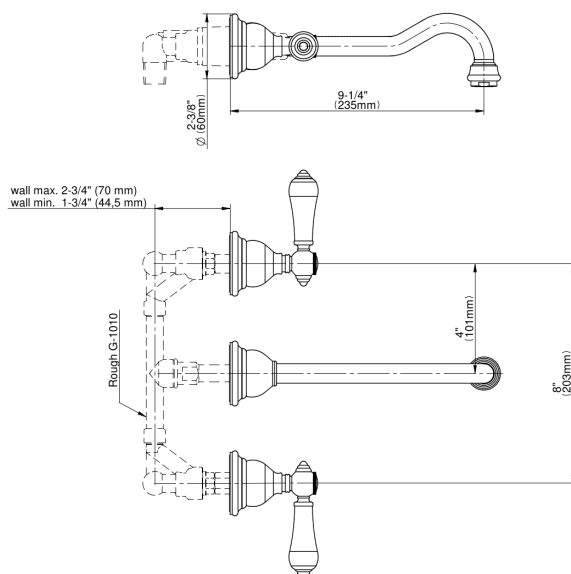

产品特点

- Installs on 8" centers
- Aerated flow rate ≤ 1.2 max gpm
- 9-1/4" spout reach
- Drain assembly not included
- Optional matching decorative trap G-9973

规范合规性

- ADA
- CALGreen

可用饰面

- 金色
- 拉丝金
- PVD拉丝黄铜
- Brushed Gold PVD®
- 黑色 Architectural Black™
- 拉丝镍
- Brushed Nickel PVD®
- Brushed Onyx PVD®
- Brushed Tuscan Bronze PVD®
- Rose Gold / Brushed Copper PVD®
- Gunmetal PVD®
- 哑光黑
- 古铜
- Onyx PVD®
- PVD抛光黄铜
- 镀铬
- Polished Gold PVD®
- 镀镍
- Polished Nickel PVD®
- Polished Tuscan Bronze PVD®
- Rose Gold / Polished Copper PVD®
- Satin Gold PVD®
- Steelnox® 缎镍
- 未抛光黄铜
- 未抛光拉丝黄铜
- 复古拉丝黄铜
- Warm Bronze PVD®
- 白色

* 特殊订单完成 - 请致电询问库存情况

G-2531-LC1-T
Adley Collection
Adley Wall-Mounted Lavatory Faucet

GRAFF[®]