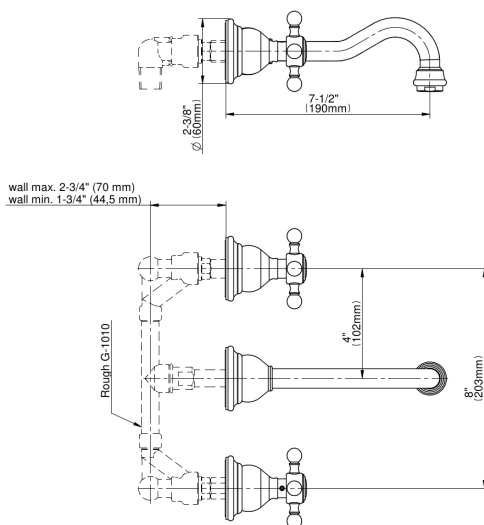

**产品特点**

- Installs on 8" centers
- Aerated flow rate ≤ 1.2 max gpm
- 7-1/2" spout reach
- Drain assembly not included
- Optional Matching Decorative Trap G-9973

**规范合规性**

- CALGreen

**可用饰面**

- 金色
- 拉丝金
- PVD拉丝黄铜
- Brushed Gold PVD®
- 黑色 Architectural Black™
- 拉丝镍
- Brushed Nickel PVD®
- Brushed Onyx PVD®
- Brushed Tuscan Bronze PVD®
- Rose Gold / Brushed Copper PVD®
- Gunmetal PVD®
- 哑光黑
- 古铜
- Onyx PVD®
- PVD抛光黄铜
- 镀铬
- Polished Gold PVD®
- 镀镍
- Polished Nickel PVD®
- Polished Tuscan Bronze PVD®
- Rose Gold / Polished Copper PVD®
- Satin Gold PVD®
- Steelnox® 缎镍
- 未抛光黄铜
- 未抛光拉丝黄铜
- 复古拉丝黄铜
- Warm Bronze PVD®
- 白色

\* 特殊订单完成 - 请致电询问库存情况

**G-2530-C2-T**  
Adley Collection  
Adley Wall-Mounted Lavatory Faucet

---