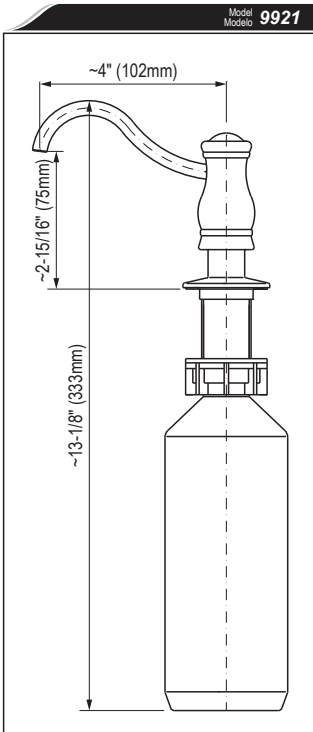

Dear Customer

Thank you for selecting our product. We are confident we can fully satisfy your expectations by offering you a wide range of technologically advanced products which directly result from our many years of experience in faucet and fitting production.

ENGLISH

Estimado Cliente

Muchas gracias por elegir nuestro producto. Estamos seguros que podemos satisfacer completamente sus expectativas ofreciéndole una amplia gama de productos tecnológicamente avanzados que resultan directamente de muchos años de experiencia en grifos y su producción apropiada.

ESPAÑOL

ATTENTION! For care, use soft towel with soap and water only! Under no circumstances should you use any chemicals.

INSTRUCTIONS FOR SOAP DISPENSER ● MANUAL DE INSTRUCCIÓN PARA EL DOSIFICADOR DE JABÓN

ENGLISH

ESPAÑOL

1. Disassemble head, pump (1) and support assembly (2) from reservoir bottle (6).
2. Take out the nut (5) and the bottom washer (4) from the support assembly (2). Insert support assembly with top washer (3) into hole and secure with washer (4) and nut (5).
3. Screw bottle (6) into shank of support assembly (2).
4. Fill bottle (6). Avoid overfilling. Bottle is full when liquid reaches shoulders of bottle.
5. Insert Pump Assembly (1).