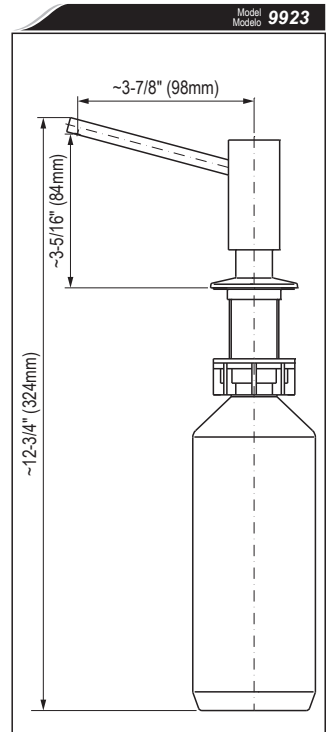

Dear Customer

Thank you for selecting our product. We are confident we can fully satisfy your expectations by offering you a wide range of technologically advanced products which directly result from our many years of experience in faucet and fitting production.

ENGLISH

Estimado Cliente

Muchas gracias por elegir nuestro producto. Estamos seguros que podemos satisfacer completamente sus expectativas ofreciéndole una amplia gama de productos tecnológicamente avanzados que resultan directamente de muchos años de experiencia en grifos y su producción apropiada.

ESPAÑOL

ATTENTION! For care, use soft towel with soap and water only! Under no circumstances should you use any chemicals.

INSTRUCTIONS FOR SOAP DISPENSER ● MANUAL DE INSTRUCCIÓN PARA EL DOSIFICADOR DE JABÓN

ENGLISH

ESPAÑOL

1. Disassemble head, pump (1) and support assembly (2) from reservoir bottle (6).
2. Take out the nut (5) and the bottom washer (4) from the support assembly (2). Insert support assembly with top washer (3) into hole and secure with washer (4) and nut (5).
3. Screw bottle (6) into shank of support assembly (2).
4. Fill bottle (6). Avoid overfilling. Bottle is full when liquid reaches shoulders of bottle.
5. Insert Pump Assembly (1).