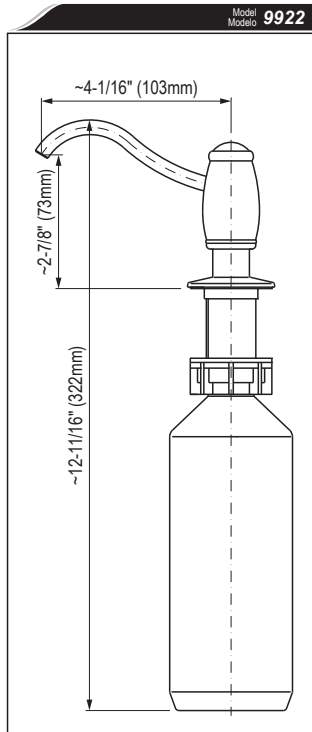

Dear Customer

Thank you for selecting our product. We are confident we can fully satisfy your expectations by offering you a wide range of technologically advanced products which directly result from our many years of experience in faucet and fitting production.

ENGLISH

Estimado Cliente

Muchas gracias por elegir nuestro producto. Estamos seguros que podemos satisfacer completamente sus expectativas ofreciéndole una amplia gama de productos tecnológicamente avanzados que resultan directamente de muchos años de experiencia en grifos y su producción apropiada.

ESPAÑOL

ATTENTION! For care, use soft towel with soap and water only! Under no circumstances should you use any chemicals.

INSTRUCTIONS FOR SOAP DISPENSER ● MANUAL DE INSTRUCCIÓN PARA EL DOSIFICADOR DE JABÓN

ENGLISH

ESPAÑOL

1. Disassemble head, pump (1) and support assembly (2) from reservoir bottle (6).
2. Take out the nut (5) and the bottom washer (4) from the support assembly (2). Insert support assembly with top washer (3) into hole and secure with washer (4) and nut (5).
3. Screw bottle (6) into shank of support assembly (2).
4. Fill bottle (6). Avoid overfilling. Bottle is full when liquid reaches shoulders of bottle.
5. Insert Pump Assembly (1).