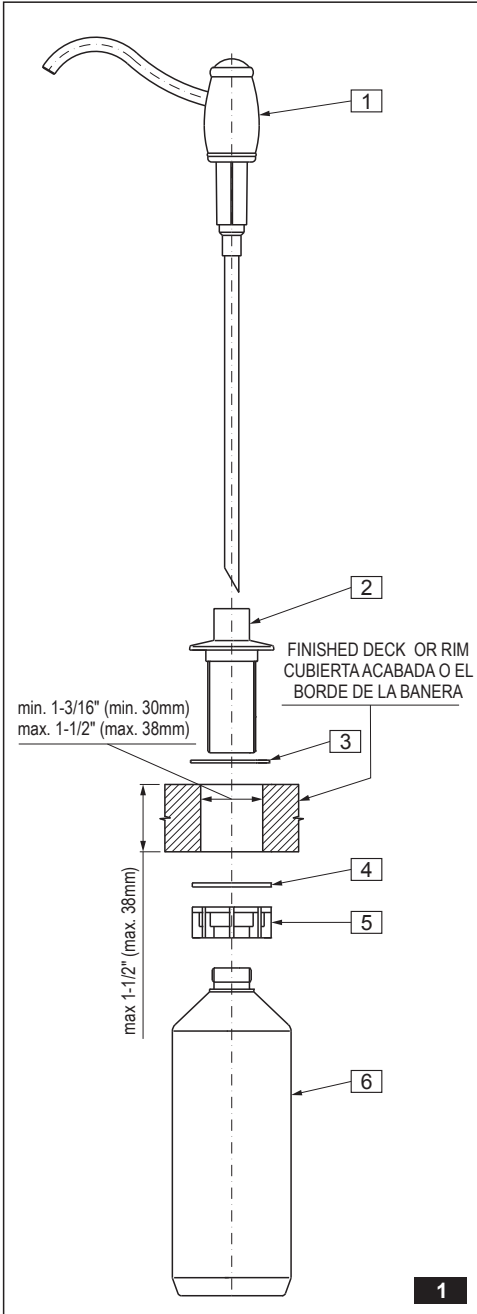

INSTRUCTIONS FOR SOAP DISPENSER ● MANUAL DE INSTRUCCIÓN PARA EL DOSIFICADOR DE JABÓN

ENGLISH

ESPAÑOL

- Disassemble head, pump (1) and support assembly (2) from reservoir bottle (6).
- Take out the nut (5) and the bottom washer (4) from the support assembly (2). Insert support assembly with top washer (3) into hole and secure with washer (4) and nut (5).
- Screw bottle (6) into shank of support assembly (2).
- Fill bottle (6). Avoid overfilling. Bottle is full when liquid reaches shoulders of bottle.
- Insert Pump Assembly (1).