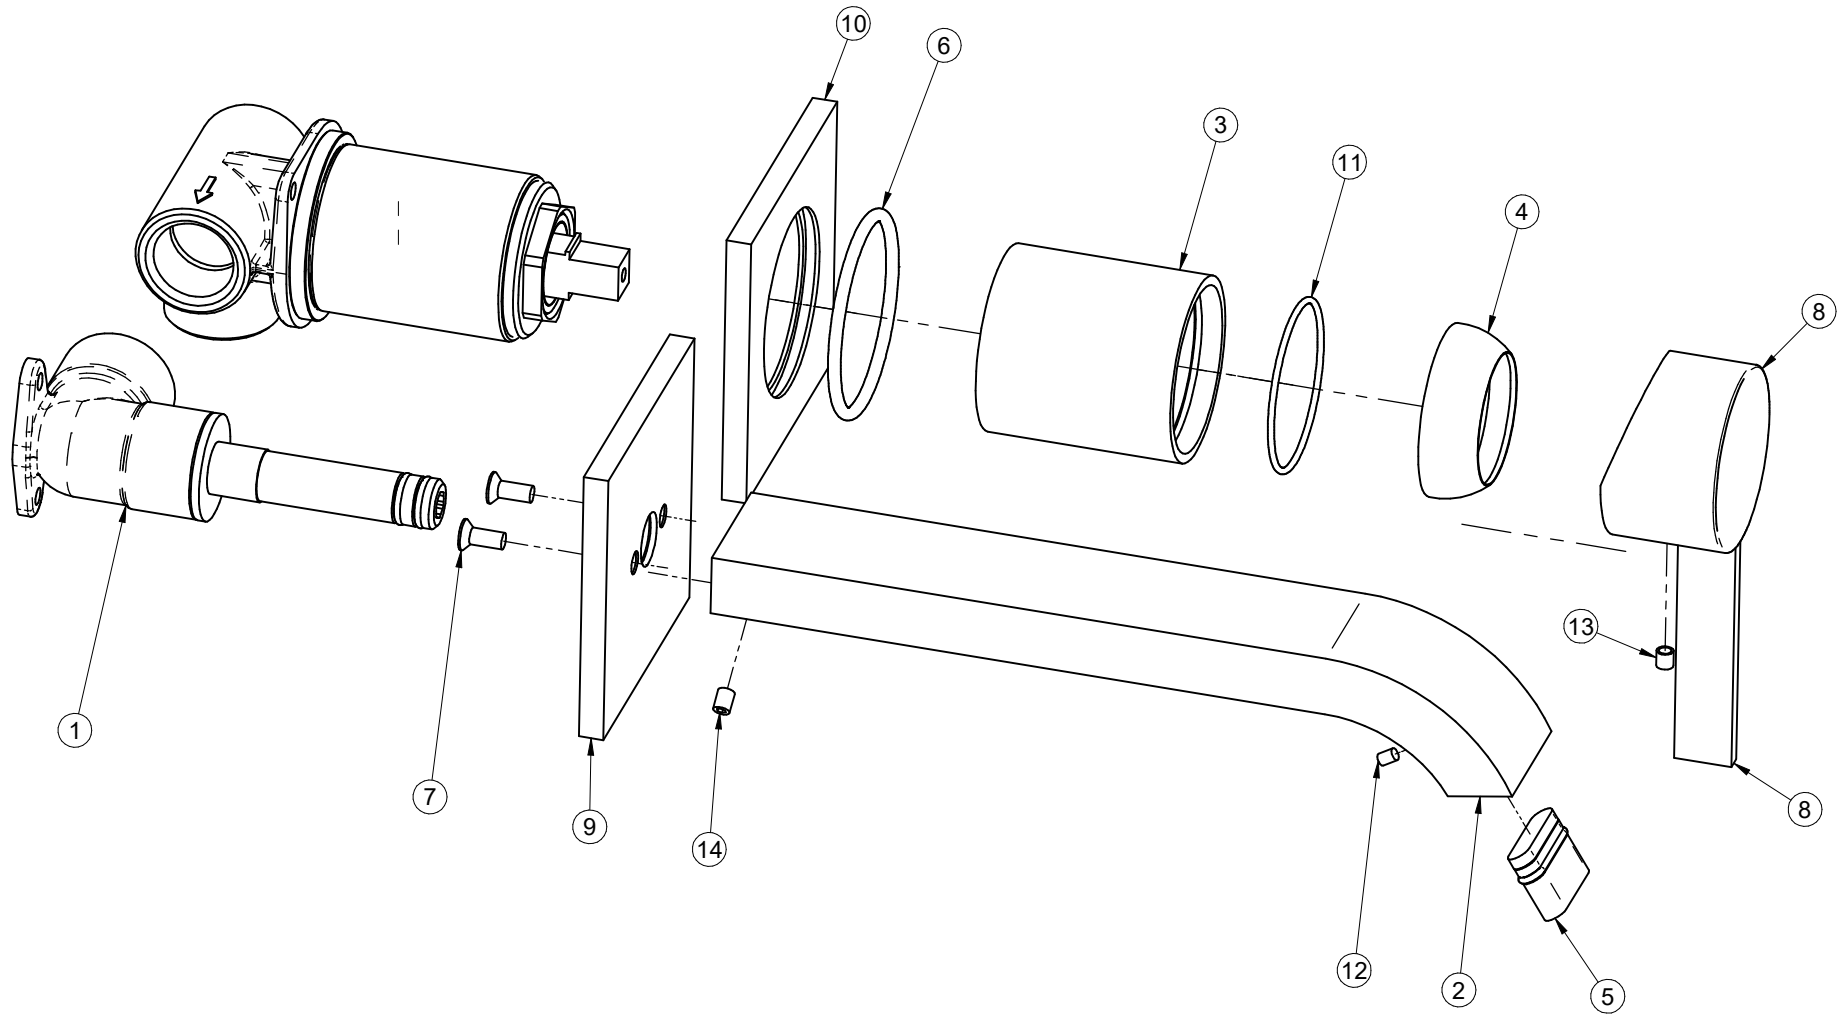

G-6235-LM39W

QUBIC Series

GRAFF[®]
Art of Bath