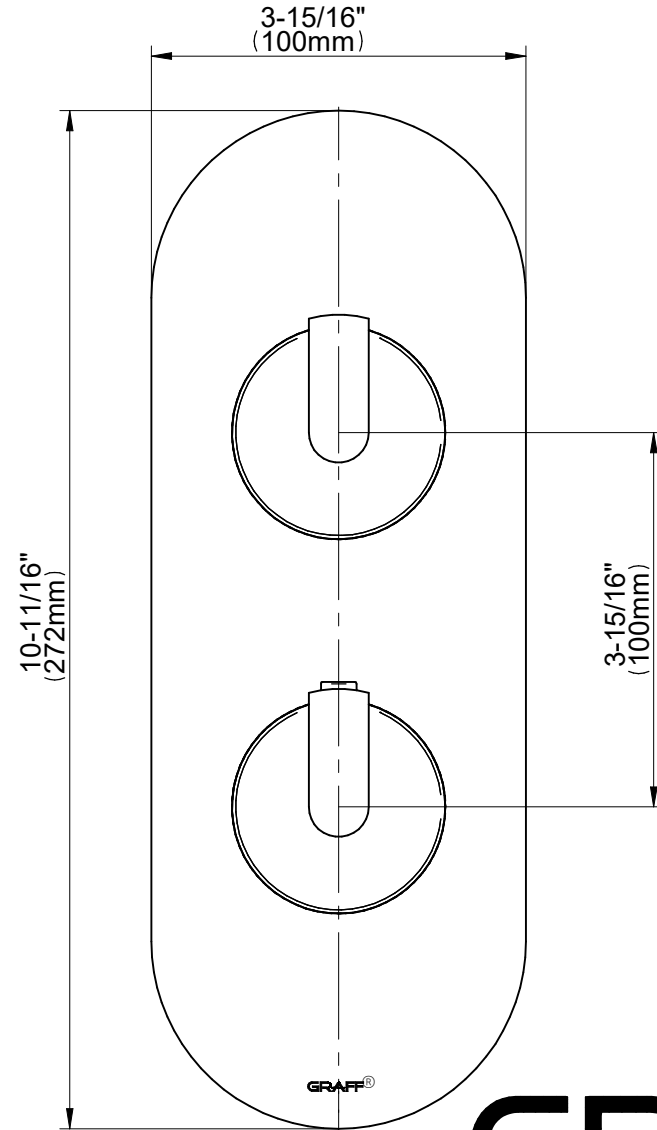

G-8026-**-L1-T

MOD+ Series

GRAFF[®]
Art of Bath