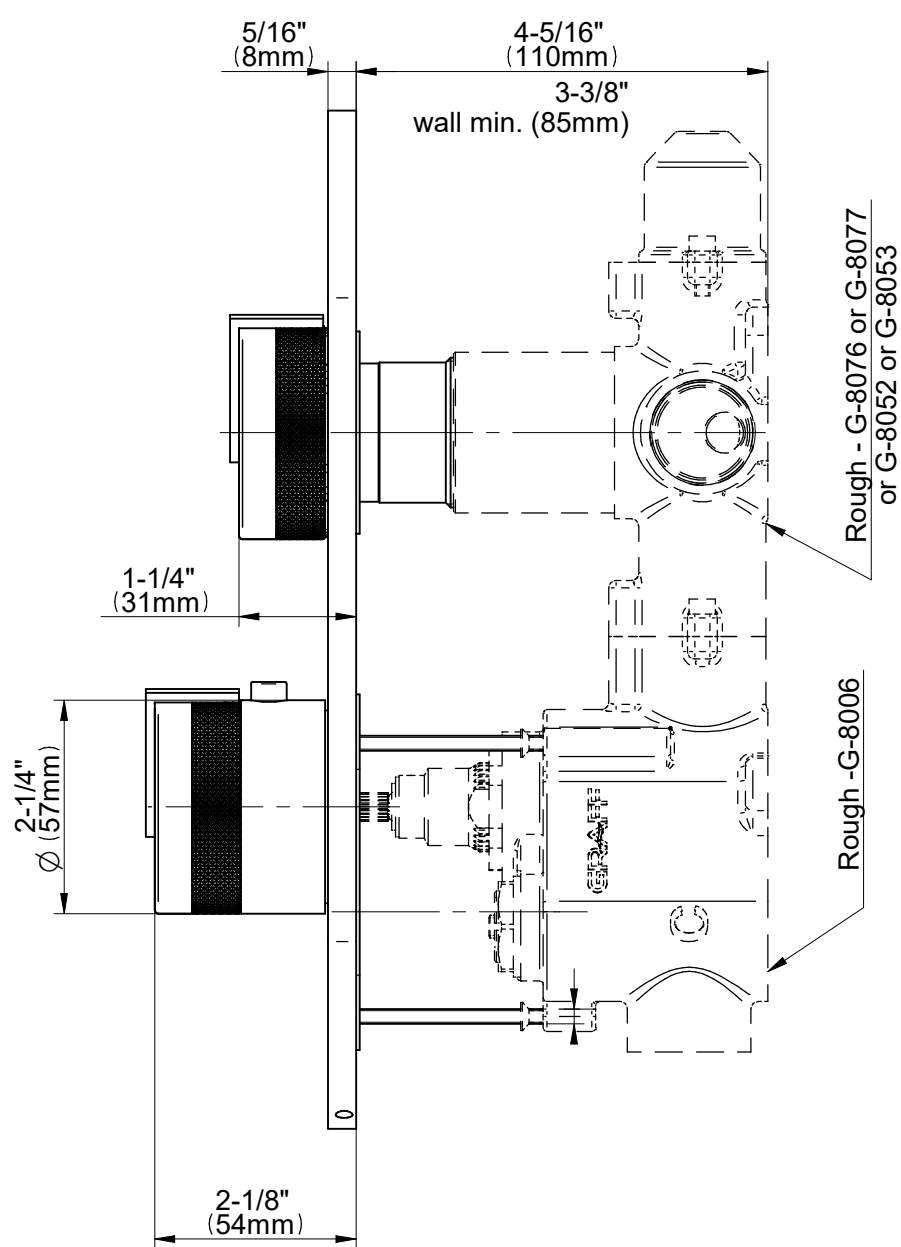

G-8026-**-L1-T

MOD+ Series

GRAFF[®]
Art of Bath